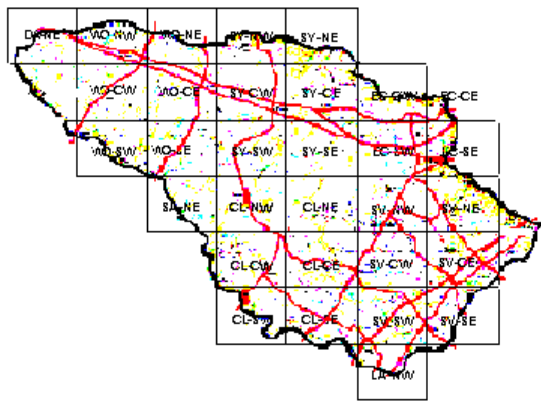

Great Crested Flycatcher Maps of Howard County BBA Results

Photo by Ralph Cullison

Great Crested Flycatcher 2002-2006

Great-Crested Flycatcher 1983-1987

Names of Howard County Quadrangles

- DA - Damascus
- WO - Woodbine
- SY - Sykesville
- EC - Ellicott City
- SA - Sandy Spring
- CL - Clarksville
- SV - Savage
- RE - Relay
- LA - Laurel

Blocks within Each Quadrangle

- NW - Northwest
- NE - Northeast
- CW - Center-west
- CE - Center-east
- SW - Southwest
- SE - Southeast

Great Crested Flycatcher 1973-1975

■=Confirmed P=Probable +=Possible ○=Observed