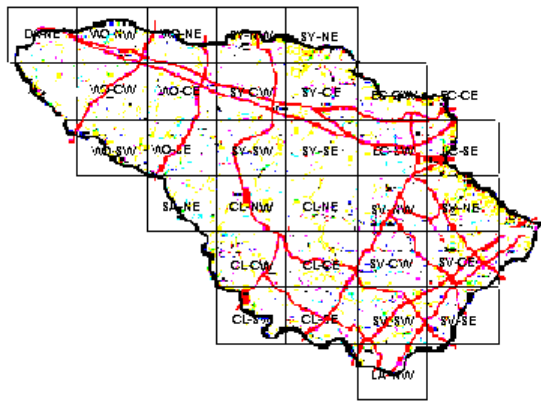

Great Blue Heron Maps of Howard County BBA Results

Photo by Ralph Cullison

Great Blue Heron 2002-2006

Great Blue Heron 1983-1987

Great Blue Heron 1973-1975

Names of Howard County Quadrangles

- DA - Damascus
- WO - Woodbine
- SY - Sykesville
- EC - Ellicott City
- SA - Sandy Spring
- CL - Clarksville
- SV - Savage
- RE - Relay
- LA - Laurel

Blocks within Each Quadrangle

- NW - Northwest
- NE - Northeast
- CW - Center-west
- CE - Center-east
- SW - Southwest
- SE - Southeast

■=Confirmed P=Probable +=Possible o=Observed