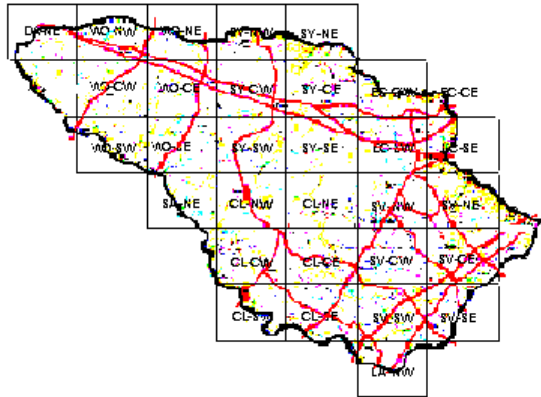

Glossy Ibis Maps of Howard County BBA Results

Photo by Ralph Cullison

Glossy Ibis 2002-2006

NO RECORDS

NO RECORDS

Names of Howard County Quadrangles

DA - Damascus
 WO - Woodbine
 SY - Sykesville
 EC - Ellicott City
 SA - Sandy Spring
 CL - Clarksville
 SV - Savage
 RE - Relay
 LA - Laurel

Blocks within Each Quadrangle

NW - Northwest
 NE - Northeast
 CW - Center-west
 CE - Center-east
 SW - Southwest
 SE - Southeast

■=Confirmed P=Probable +=Possible ○=Observed