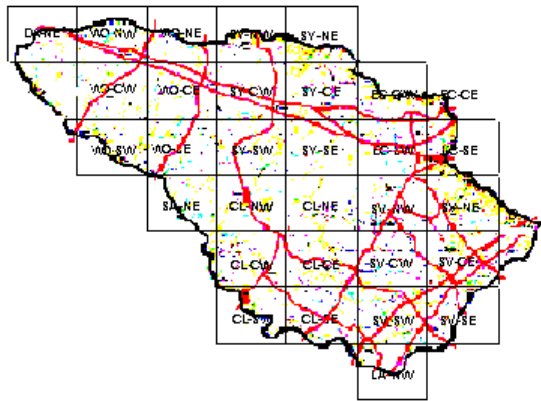

# Gadwall Maps of Howard County BBA Results

Photo by Ralph Cullison

Gadwall 2002-2006

Gadwall 1973-1975

## Names of Howard County Quadrangles

- DA - Damascus
- WO - Woodbine
- SY - Sykesville
- EC - Ellicott City
- SA - Sandy Spring
- CL - Clarksville
- SV - Savage
- RE - Relay
- LA - Laurel

## Blocks within Each Quadrangle

- NW - Northwest
- NE - Northeast
- CW - Center-west
- CE - Center-east
- SW - Southwest
- SE - Southeast

■=Confirmed P=Probable +=Possible ○=Observed