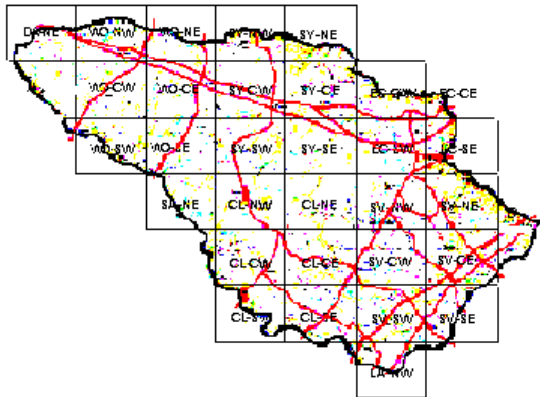

# Fish Crow Maps of Howard County BBA Results

Photo by Scott Berglund

Fish Crow 2002-2006

Fish Crow 1983-1987

Fish Crow 1973-1975

## Names of Howard County Quadrangles

- DA - Damascus
- WO - Woodbine
- SY - Sykesville
- EC - Ellicott City
- SA - Sandy Spring
- CL - Clarksville
- SV - Savage
- RE - Relay
- LA - Laurel

## Blocks within Each Quadrangle

- NW - Northwest
- NE - Northeast
- CW - Center-west
- CE - Center-east
- SW - Southwest
- SE - Southeast

■=Confirmed P=Probable +=Possible o=Observed