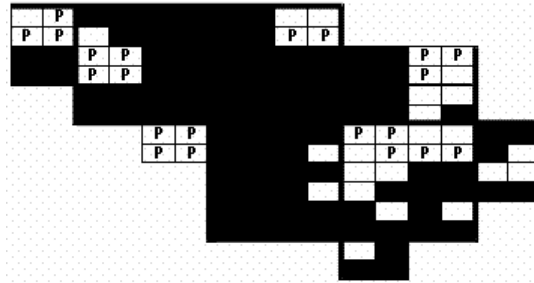

# Field Sparrow Maps of Howard County BBA Results

Photo by Scott Berglund

## Names of Howard County Quadrangles

- DA - Damascus
- WO - Woodbine
- SY - Sykesville
- EC - Ellicott City
- SA - Sandy Spring
- CL - Clarksville
- SV - Savage
- RE - Relay
- LA - Laurel

## Blocks within Each Quadrangle

- NW - Northwest
- NE - Northeast
- CW - Center-west
- CE - Center-east
- SW - Southwest
- SE - Southeast

Field Sparrow 2002-2006

Field Sparrow 1983-1987

Field Sparrow 1973-1975