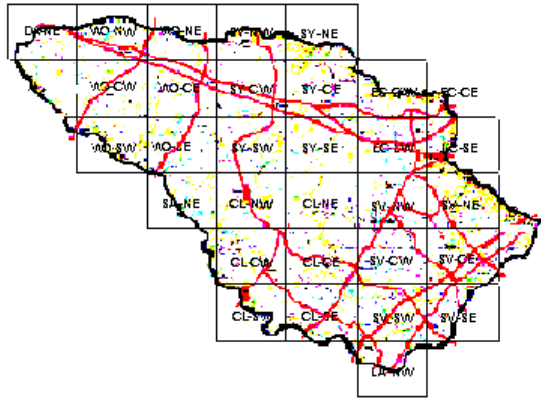

# Field Sparrow Maps of Howard County BBA Results

Photo by Scott Berglund

## Names of Howard County Quadrangles

- DA - Damascus
- WO - Woodbine
- SY - Sykesville
- EC - Ellicott City
- SA - Sandy Spring
- CL - Clarksville
- SV - Savage
- RE - Relay
- LA - Laurel

## Blocks within Each Quadrangle

- NW - Northwest
- NE - Northeast
- CW - Center-west
- CE - Center-east
- SW - Southwest
- SE - Southeast

Field Sparrow 2002-2006

Field Sparrow 1983-1987

Field Sparrow 1973-1975