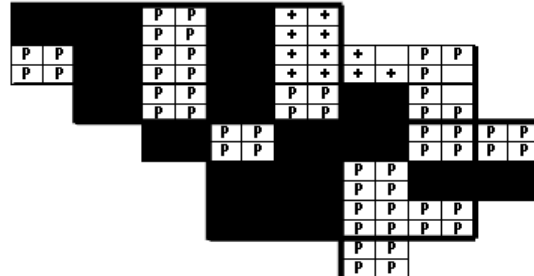

## Names of Howard County Quadrangles

- DA - Damascus
- WO - Woodbine
- SY - Sykesville
- EC - Ellicott City
- SA - Sandy Spring
- CL - Clarksville
- SV - Savage
- RE - Relay
- LA - Laurel

## Blocks within Each Quadrangle

- NW - Northwest
- NE - Northeast
- CW - Center-west
- CE - Center-east
- SW - Southwest
- SE - Southeast

Field Sparrow 2002-2006

Field Sparrow 1983-1987

Field Sparrow 1973-1975

■=Confirmed P=Probable +=Possible o=Observed