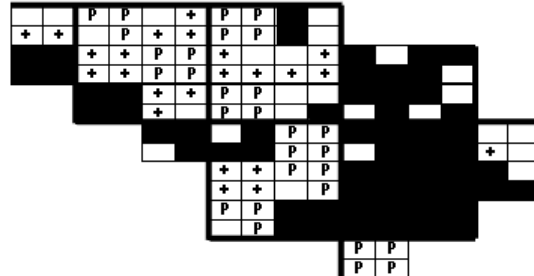

# Field Sparrow Maps of Howard County BBA Results

Photo by Scott Berglund

## Names of Howard County Quadrangles

- DA - Damascus
- WO - Woodbine
- SY - Sykesville
- EC - Ellicott City
- SA - Sandy Spring
- CL - Clarksville
- SV - Savage
- RE - Relay
- LA - Laurel

## Blocks within Each Quadrangle

- NW - Northwest
- NE - Northeast
- CW - Center-west
- CE - Center-east
- SW - Southwest
- SE - Southeast

Field Sparrow 2002-2006

Field Sparrow 1983-1987

Field Sparrow 1973-1975