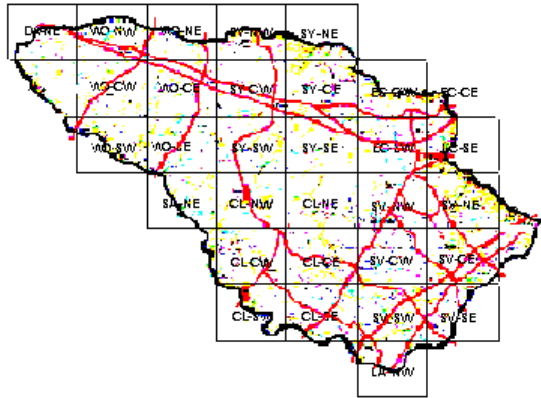

European Starling Maps of Howard County BBA Results

Photo by Kevin Heffernan

Names of Howard County Quadrangles

- DA - Damascus
- WO - Woodbine
- SY - Sykesville
- EC - Ellicott City
- SA - Sandy Spring
- CL - Clarksville
- SV - Savage
- RE - Relay
- LA - Laurel

Blocks within Each Quadrangle

- NW - Northwest
- NE - Northeast
- CW - Center-west
- CE - Center-east
- SW - Southwest
- SE - Southeast

■=Confirmed P=Probable +=Possible o=Observed

European Starling 2002-2006

European Starling 1983-1987

Confirmed in ALL quarterblocks

European Starling 1973-1975