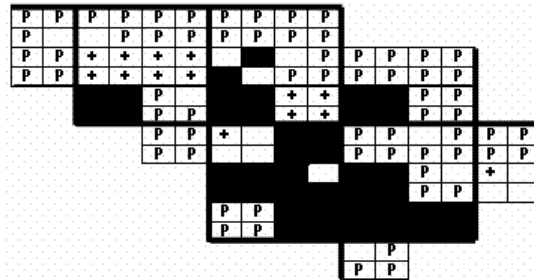

Eastern Wood-Pewee Maps of Howard County BBA Results

Photo by Ralph Cullison

Names of Howard County Quadrangles

- DA - Damascus
- WO - Woodbine
- SY - Sykesville
- EC - Ellicott City
- SA - Sandy Spring
- CL - Clarksville
- SV - Savage
- RE - Relay
- LA - Laurel

Blocks within Each Quadrangle

- NW - Northwest
- NE - Northeast
- CW - Center-west
- CE - Center-east
- SW - Southwest
- SE - Southeast

■=Confirmed P=Probable +=Possible o=Observed

Eastern Wood-Pewee 2002-2006