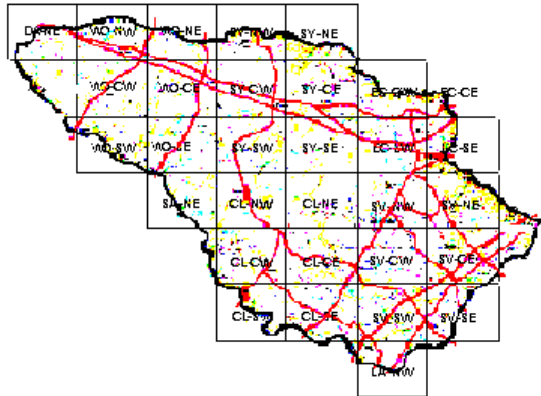

Eastern Wood-Pewee Maps of Howard County BBA Results

Photo by Ralph Cullison

Names of Howard County Quadrangles

- DA - Damascus
- WO - Woodbine
- SY - Sykesville
- EC - Ellicott City
- SA - Sandy Spring
- CL - Clarksville
- SV - Savage
- RE - Relay
- LA - Laurel

Blocks within Each Quadrangle

- NW - Northwest
- NE - Northeast
- CW - Center-west
- CE - Center-east
- SW - Southwest
- SE - Southeast

■=Confirmed P=Probable +=Possible o=Observed

Eastern Wood-Pewee 2002-2006