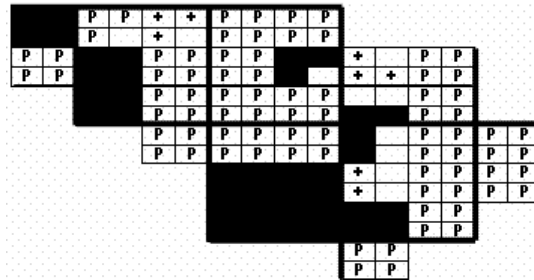

Eastern Wood-Pewee 1973-1975