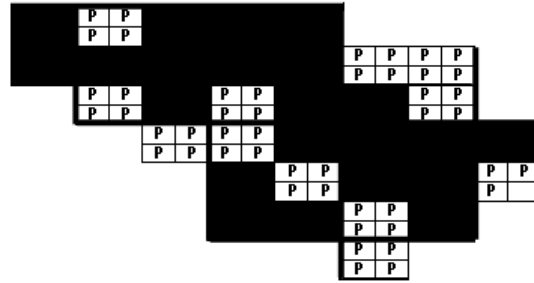

Eastern Wood-Pewee Maps of Howard County BBA Results

Photo by Ralph Cullison

Names of Howard County Quadrangles

- DA - Damascus
- WO - Woodbine
- SY - Sykesville
- EC - Ellicott City
- SA - Sandy Spring
- CL - Clarksville
- SV - Savage
- RE - Relay
- LA - Laurel

Blocks within Each Quadrangle

- NW - Northwest
- NE - Northeast
- CW - Center-west
- CE - Center-east
- SW - Southwest
- SE - Southeast

■=Confirmed P=Probable +=Possible o=Observed

Eastern Wood-Pewee 2002-2006