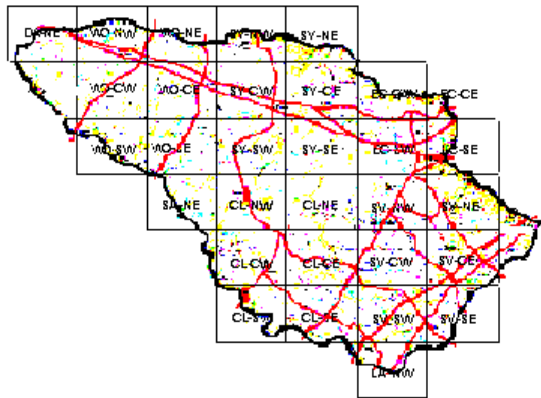

# Eastern Towhee Maps of Howard County BBA Results

Photo by Ralph Culison

Eastern Towhee 2002-2006

Eastern Towhee 1983-1987

Eastern Towhee 1973-1975

## Names of Howard County Quadrangles

- DA - Damascus
- WO - Woodbine
- SY - Sykesville
- EC - Ellicott City
- SA - Sandy Spring
- CL - Clarksville
- SV - Savage
- RE - Relay
- LA - Laurel

## Blocks within Each Quadrangle

- NW - Northwest
- NE - Northeast
- CW - Center-west
- CE - Center-east
- SW - Southwest
- SE - Southeast

■=Confirmed P=Probable +=Possible o=Observed