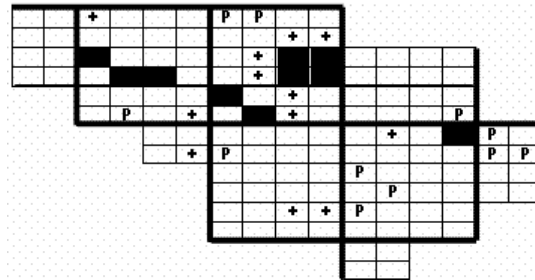

Eastern Screech-Owl Maps of Howard County BBA Results

Photo by Kathy Colston

Eastern Screech-Owl 2002-2006

Eastern Screech-Owl 1983-1987

Eastern Screech-Owl 1973-1975

Names of Howard County Quadrangles

- DA - Damascus
- WO - Woodbine
- SY - Sykesville
- EC - Ellicott City
- SA - Sandy Spring
- CL - Clarksville
- SV - Savage
- RE - Relay
- LA - Laurel

Blocks within Each Quadrangle

- NW - Northwest
- NE - Northeast
- CW - Center-west
- CE - Center-east
- SW - Southwest
- SE - Southeast

■=Confirmed P=Probable +=Possible o=Observed