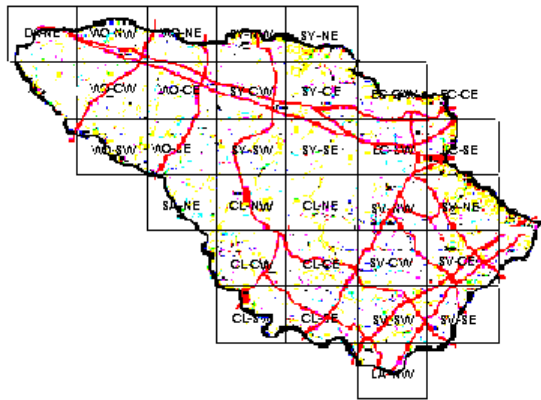

Eastern Screech-Owl Maps of Howard County BBA Results

Photo by Kathy Colston

Eastern Screech-Owl 2002-2006

Eastern Screech-Owl 1983-1987

Eastern Screech-Owl 1973-1975

Names of Howard County Quadrangles

- DA - Damascus
- WO - Woodbine
- SY - Sykesville
- EC - Ellicott City
- SA - Sandy Spring
- CL - Clarksville
- SV - Savage
- RE - Relay
- LA - Laurel

Blocks within Each Quadrangle

- NW - Northwest
- NE - Northeast
- CW - Center-west
- CE - Center-east
- SW - Southwest
- SE - Southeast

■=Confirmed P=Probable +=Possible o=Observed