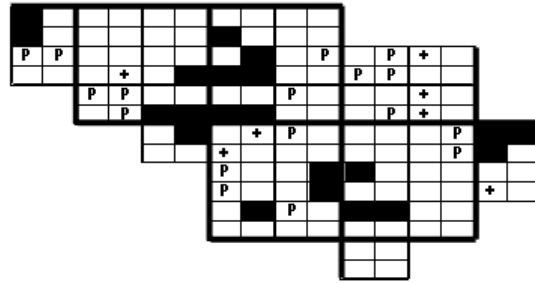

Eastern Screech-Owl Maps of Howard County BBA Results

Photo by Kathy Colston

Eastern Screech-Owl 2002-2006

Eastern Screech-Owl 1983-1987

Eastern Screech-Owl 1973-1975

Names of Howard County Quadrangles

- DA - Damascus
- WO - Woodbine
- SY - Sykesville
- EC - Ellicott City
- SA - Sandy Spring
- CL - Clarksville
- SV - Savage
- RE - Relay
- LA - Laurel

Blocks within Each Quadrangle

- NW - Northwest
- NE - Northeast
- CW - Center-west
- CE - Center-east
- SW - Southwest
- SE - Southeast

■=Confirmed P=Probable +=Possible o=Observed