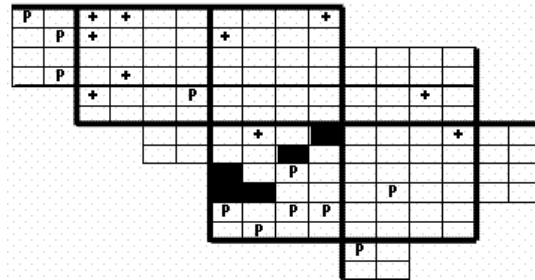

Eastern Screech-Owl Maps of Howard County BBA Results

Photo by Kathy Colston

Eastern Screech-Owl 2002-2006

Eastern Screech-Owl 1983-1987

Eastern Screech-Owl 1973-1975

Names of Howard County Quadrangles

- DA - Damascus
- WO - Woodbine
- SY - Sykesville
- EC - Ellicott City
- SA - Sandy Spring
- CL - Clarksville
- SV - Savage
- RE - Relay
- LA - Laurel

Blocks within Each Quadrangle

- NW - Northwest
- NE - Northeast
- CW - Center-west
- CE - Center-east
- SW - Southwest
- SE - Southeast

■=Confirmed P=Probable +=Possible o=Observed