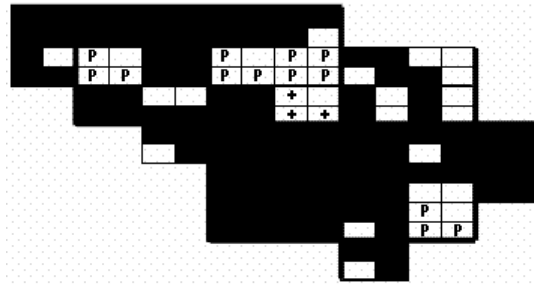

Eastern Phoebe Maps of Howard County BBA Results

Photo by Kurt Schwarz

Names of Howard County Quadrangles

DA - Damascus
 WO - Woodbine
 SY - Sykesville
 EC - Ellicott City
 SA - Sandy Spring
 CL - Clarksville
 SV - Savage
 RE - Relay
 LA - Laurel

Blocks within Each Quadrangle

NW - Northwest
 NE - Northeast
 CW - Center-west
 CE - Center-east
 SW - Southwest
 SE - Southeast

Eastern Phoebe 2002-2006

Eastern Phoebe 1983-1987

Eastern Phoebe 1973-1975

■=Confirmed P=Probable +=Possible ○=Observed