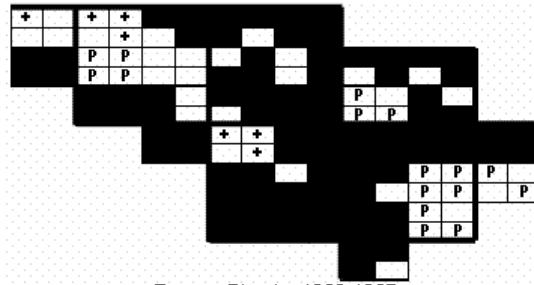

Eastern Phoebe Maps of Howard County BBA Results

Photo by Kurt Schwarz

Names of Howard County Quadrangles

DA - Damascus
 WO - Woodbine
 SY - Sykesville
 EC - Ellicott City
 SA - Sandy Spring
 CL - Clarksville
 SV - Savage
 RE - Relay
 LA - Laurel

Blocks within Each Quadrangle

NW - Northwest
 NE - Northeast
 CW - Center-west
 CE - Center-east
 SW - Southwest
 SE - Southeast

Eastern Phoebe 2002-2006

Eastern Phoebe 1983-1987

Eastern Phoebe 1973-1975

■=Confirmed P=Probable +=Possible ○=Observed