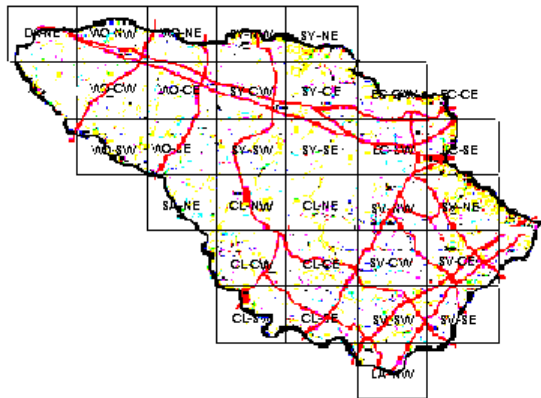

Eastern Phoebe Maps of Howard County BBA Results

Photo by Kurt Schwarz

Names of Howard County Quadrangles

DA - Damascus
 WO - Woodbine
 SY - Sykesville
 EC - Ellicott City
 SA - Sandy Spring
 CL - Clarksville
 SV - Savage
 RE - Relay
 LA - Laurel

Blocks within Each Quadrangle

NW - Northwest
 NE - Northeast
 CW - Center-west
 CE - Center-east
 SW - Southwest
 SE - Southeast

Eastern Phoebe 2002-2006

Eastern Phoebe 1983-1987

Eastern Phoebe 1973-1975

■=Confirmed P=Probable +=Possible ○=Observed