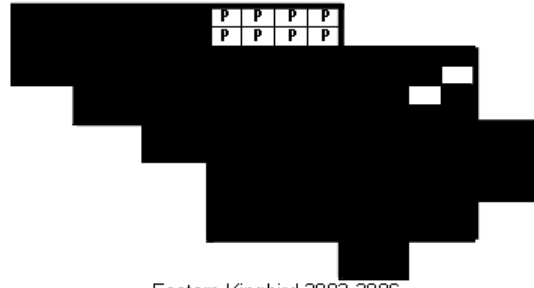

Eastern Kingbird Maps of Howard County BBA Results

Photo by Howard Patterson

Eastern Kingbird 2002-2006

Eastern Kingbird 1983-1987

Eastern Kingbird 1973-1975

Names of Howard County Quadrangles

- DA - Damascus
- WO - Woodbine
- SY - Sykesville
- EC - Ellicott City
- SA - Sandy Spring
- CL - Clarksville
- SV - Savage
- RE - Relay
- LA - Laurel

Blocks within Each Quadrangle

- NW - Northwest
- NE - Northeast
- CW - Center-west
- CE - Center-east
- SW - Southwest
- SE - Southeast

■=Confirmed P=Probable +=Possible ○=Observed