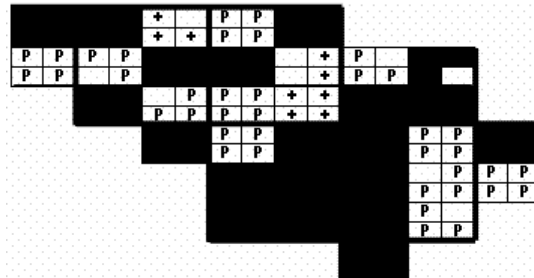

Eastern Kingbird Maps of Howard County BBA Results

Photo by Howard Patterson

Eastern Kingbird 2002-2006

Eastern Kingbird 1983-1987

Eastern Kingbird 1973-1975

Names of Howard County Quadrangles

- DA - Damascus
- WO - Woodbine
- SY - Sykesville
- EC - Ellicott City
- SA - Sandy Spring
- CL - Clarksville
- SV - Savage
- RE - Relay
- LA - Laurel

Blocks within Each Quadrangle

- NW - Northwest
- NE - Northeast
- CW - Center-west
- CE - Center-east
- SW - Southwest
- SE - Southeast

■=Confirmed P=Probable +=Possible ○=Observed