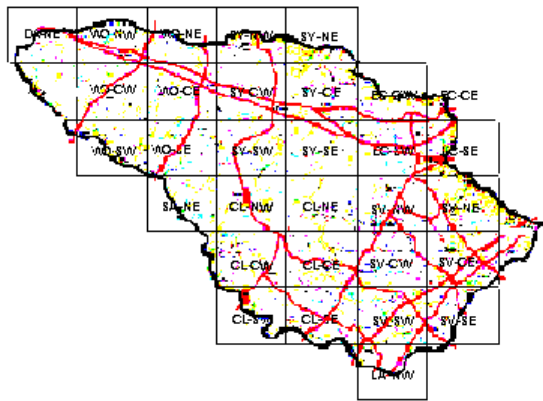

Eastern Kingbird Maps of Howard County BBA Results

Photo by Howard Patterson

Eastern Kingbird 2002-2006

Eastern Kingbird 1983-1987

Eastern Kingbird 1973-1975

Names of Howard County Quadrangles

- DA - Damascus
- WO - Woodbine
- SY - Sykesville
- EC - Ellicott City
- SA - Sandy Spring
- CL - Clarksville
- SV - Savage
- RE - Relay
- LA - Laurel

Blocks within Each Quadrangle

- NW - Northwest
- NE - Northeast
- CW - Center-west
- CE - Center-east
- SW - Southwest
- SE - Southeast

■=Confirmed P=Probable +=Possible ○=Observed