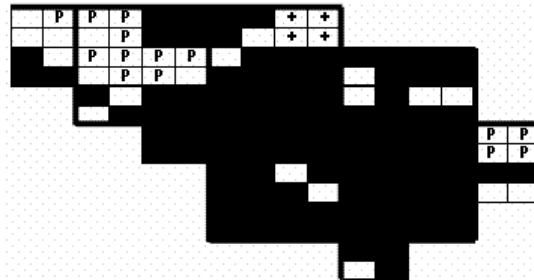

Eastern Kingbird Maps of Howard County BBA Results

Photo by Howard Patterson

Eastern Kingbird 2002-2006

Eastern Kingbird 1983-1987

Eastern Kingbird 1973-1975

Names of Howard County Quadrangles

- DA - Damascus
- WO - Woodbine
- SY - Sykesville
- EC - Ellicott City
- SA - Sandy Spring
- CL - Clarksville
- SV - Savage
- RE - Relay
- LA - Laurel

Blocks within Each Quadrangle

- NW - Northwest
- NE - Northeast
- CW - Center-west
- CE - Center-east
- SW - Southwest
- SE - Southeast

■=Confirmed P=Probable +=Possible ○=Observed