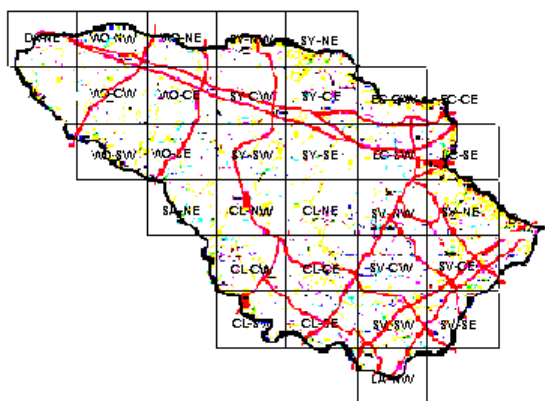

# Eastern Bluebird Maps of Howard County BBA Results

Photo by Barry Miller

Eastern Bluebird 2002-2006

Eastern Bluebird 1983-1987

Eastern Bluebird 1973-1975

## Names of Howard County Quadrangles

- DA - Damascus
- WO - Woodbine
- SY - Sykesville
- EC - Ellicott City
- SA - Sandy Spring
- CL - Clarksville
- SV - Savage
- RE - Relay
- LA - Laurel

## Blocks within Each Quadrangle

- NW - Northwest
- NE - Northeast
- CW - Center-west
- CE - Center-east
- SW - Southwest
- SE - Southeast

■=Confirmed P=Probable +=Possible o=Observed