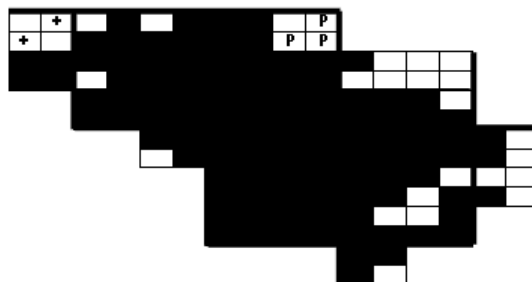

# Eastern Bluebird Maps of Howard County BBA Results

Photo by Barry Miller

Eastern Bluebird 2002-2006

Eastern Bluebird 1983-1987

Eastern Bluebird 1973-1975

## Names of Howard County Quadrangles

- DA - Damascus
- WO - Woodbine
- SY - Sykesville
- EC - Ellicott City
- SA - Sandy Spring
- CL - Clarksville
- SV - Savage
- RE - Relay
- LA - Laurel