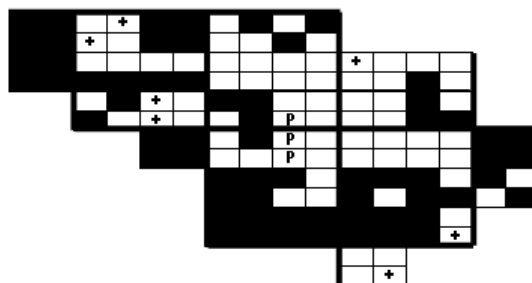

# Eastern Bluebird Maps of Howard County BBA Results

Photo by Barry Miller

Eastern Bluebird 2002-2006

Eastern Bluebird 1983-1987

Eastern Bluebird 1973-1975

## Names of Howard County Quadrangles

- DA - Damascus
- WO - Woodbine
- SY - Sykesville
- EC - Ellicott City
- SA - Sandy Spring
- CL - Clarksville
- SV - Savage
- RE - Relay
- LA - Laurel

## Blocks within Each Quadrangle

- NW - Northwest
- NE - Northeast
- CW - Center-west
- CE - Center-east
- SW - Southwest
- SE - Southeast

■=Confirmed P=Probable +=Possible o=Observed