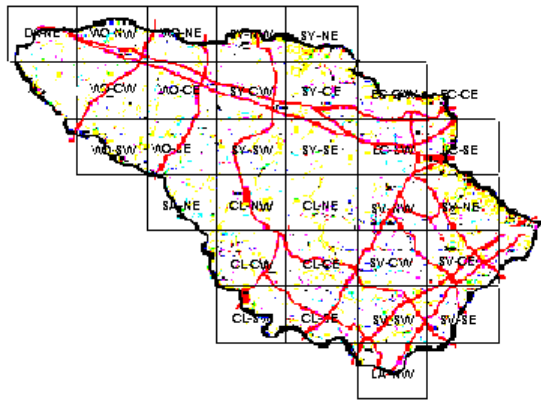

Double-crested Cormorant Maps of Howard County BBA Results

Photo by Ralph Cullison

Double-crested Cormorant 2002-2006

NO RECORDS

NO RECORDS

Names of Howard County Quadrangles

DA - Damascus
 WO - Woodbine
 SY - Sykesville
 EC - Ellicott City
 SA - Sandy Spring
 CL - Clarksville
 SV - Savage
 RE - Relay
 LA - Laurel

Blocks within Each Quadrangle

NW - Northwest
 NE - Northeast
 CW - Center-west
 CE - Center-east
 SW - Southwest
 SE - Southeast

■=Confirmed P=Probable +=Possible ○=Observed