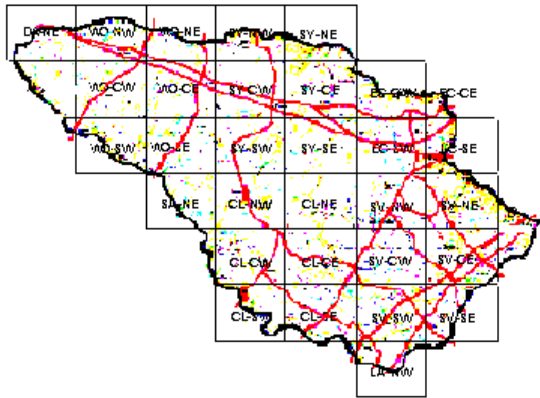

Dickcissel Maps of Howard County BBA Results

Photo by Ralph Cullison

Dickcissel 2002-2006

NO RECORDS

Dickcissel 1973-1975

Names of Howard County Quadrangles

- DA - Damascus
- WO - Woodbine
- SY - Sykesville
- EC - Ellicott City
- SA - Sandy Spring
- CL - Clarksville
- SV - Savage
- RE - Relay
- LA - Laurel

Blocks within Each Quadrangle

- NW - Northwest
- NE - Northeast
- CW - Center-west
- CE - Center-east
- SW - Southwest
- SE - Southeast

■=Confirmed P=Probable +=Possible o=Observed