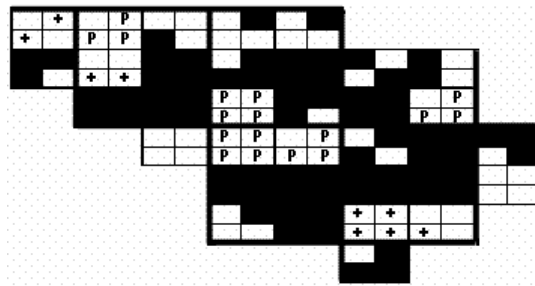

Cooper's Hawk Maps of Howard County BBA Results

Photo by Scott Berglund

Names of Howard County Quadrangles

DA - Damascus
 WO - Woodbine
 SY - Sykesville
 EC - Ellicott City
 SA - Sandy Spring
 CL - Clarksville
 SV - Savage
 RE - Relay
 LA - Laurel

Blocks within Each Quadrangle

NW - Northwest
 NE - Northeast
 CW - Center-west
 CE - Center-east
 SW - Southwest
 SE - Southeast

■=Confirmed P=Probable +=Possible o=Observed

Cooper's Hawk 2002-2006

Cooper's Hawk 1983-1987