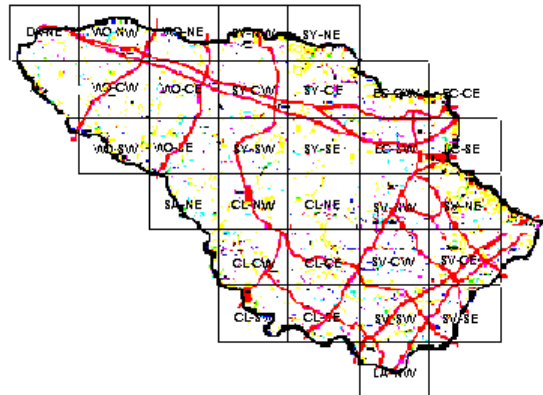

Cooper's Hawk Maps of Howard County BBA Results

Photo by Scott Berglund

Names of Howard County Quadrangles

DA - Damascus
 WO - Woodbine
 SY - Sykesville
 EC - Ellicott City
 SA - Sandy Spring
 CL - Clarksville
 SV - Savage
 RE - Relay
 LA - Laurel

Blocks within Each Quadrangle

NW - Northwest
 NE - Northeast
 CW - Center-west
 CE - Center-east
 SW - Southwest
 SE - Southeast

■=Confirmed P=Probable +=Possible o=Observed

Cooper's Hawk 2002-2006

Cooper's Hawk 1983-1987

Cooper's Hawk 1973-1975