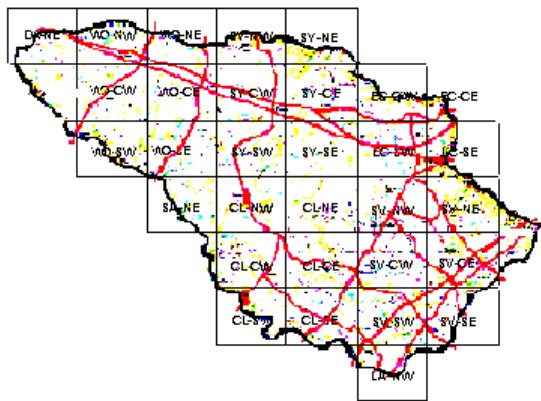

Common Yellowthroat Maps of Howard County BBA Results

Photo by Ralph Cullison

Names of Howard County Quadrangles

- DA - Damascus
- WO - Woodbine
- SY - Sykesville
- EC - Ellicott City
- SA - Sandy Spring
- CL - Clarksville
- SV - Savage
- RE - Relay
- LA - Laurel

Blocks within Each Quadrangle

- NW - Northwest
- NE - Northeast
- CW - Center-west
- CE - Center-east
- SW - Southwest
- SE - Southeast

Common Yellowthroat at 2002-2006

Common Yellowthroat at 1983-1987

Common Yellowthroat at 1973-1975