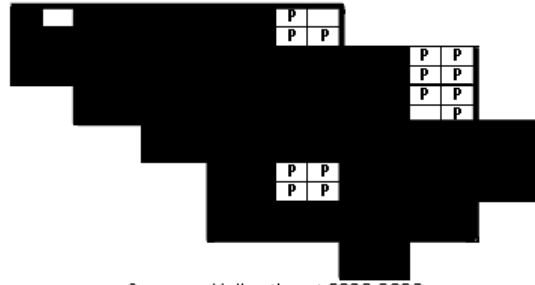

Common Yellowthroat Maps of Howard County BBA Results

Photo by Ralph Cullison

Names of Howard County Quadrangles

- DA - Damascus
- WO - Woodbine
- SY - Sykesville
- EC - Ellicott City
- SA - Sandy Spring
- CL - Clarksville
- SV - Savage
- RE - Relay
- LA - Laurel

Blocks within Each Quadrangle

- NW - Northwest
- NE - Northeast
- CW - Center-west
- CE - Center-east
- SW - Southwest
- SE - Southeast

Common Yellowthroat at 2002-2006

Common Yellowthroat at 1983-1987

Common Yellowthroat at 1973-1975