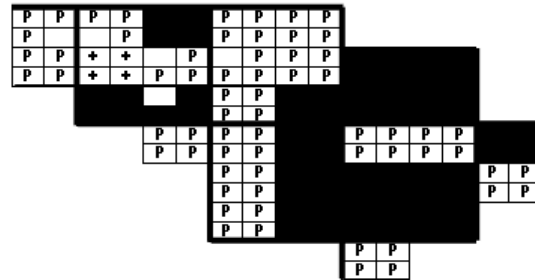

Common Yellowthroat Maps of Howard County BBA Results

Photo by Ralph Cullison

Names of Howard County Quadrangles

- DA - Damascus
- WO - Woodbine
- SY - Sykesville
- EC - Ellicott City
- SA - Sandy Spring
- CL - Clarksville
- SV - Savage
- RE - Relay
- LA - Laurel

Blocks within Each Quadrangle

- NW - Northwest
- NE - Northeast
- CW - Center-west
- CE - Center-east
- SW - Southwest
- SE - Southeast

Common Yellowthroat at 2002-2006

Common Yellowthroat at 1983-1987

Common Yellowthroat at 1973-1975