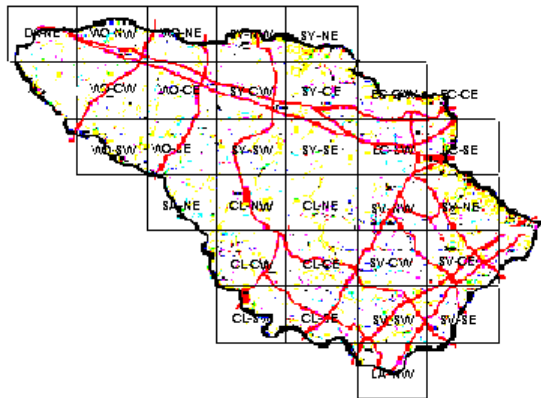

Common Raven Maps of Howard County BBA Results

Photo by Scott Berglund

Common Raven 2002-2006

NO RECORDS

NO RECORDS

Names of Howard County Quadrangles

- DA - Damascus
- WO - Woodbine
- SY - Sykesville
- EC - Ellicott City
- SA - Sandy Spring
- CL - Clarksville
- SV - Savage
- RE - Relay
- LA - Laurel

Blocks within Each Quadrangle

- NW - Northwest
- NE - Northeast
- CW - Center-west
- CE - Center-east
- SW - Southwest
- SE - Southeast

■=Confirmed P=Probable +=Possible ○=Observed