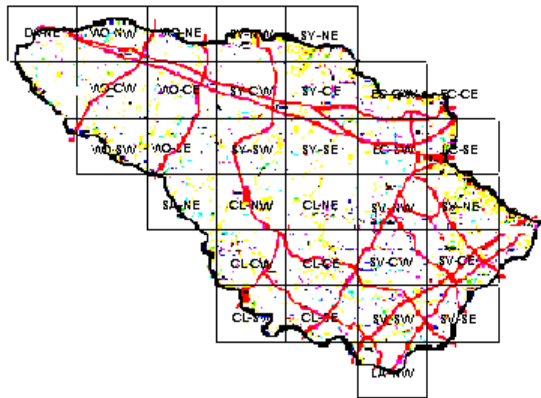

Common Nighthawk Maps of Howard County BBA Results

Photo by Bill Hill

Common Nighthawk 2002-2006

Common Nighthawk 1983-1987

Common Nighthawk 1973-1975

Names of Howard County Quadrangles

- DA - Damascus
- WO - Woodbine
- SY - Sykesville
- EC - Ellicott City
- SA - Sandy Spring
- CL - Clarksville
- SV - Savage
- RE - Relay
- LA - Laurel

Blocks within Each Quadrangle

- NW - Northwest
- NE - Northeast
- CW - Center-west
- CE - Center-east
- SW - Southwest
- SE - Southeast

■=Confirmed P=Probable +=Possible o=Observed