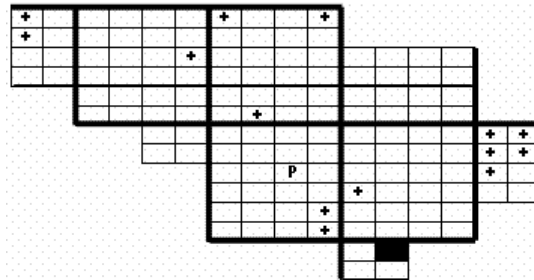

Common Nighthawk Maps of Howard County BBA Results

Photo by Bill Hill

Common Nighthawk 2002-2006

Common Nighthawk 1983-1987

Common Nighthawk 1973-1975

Names of Howard County Quadrangles

- DA - Damascus
- WO - Woodbine
- SY - Sykesville
- EC - Ellicott City
- SA - Sandy Spring
- CL - Clarksville
- SV - Savage
- RE - Relay
- LA - Laurel

Blocks within Each Quadrangle

- NW - Northwest
- NE - Northeast
- CW - Center-west
- CE - Center-east
- SW - Southwest
- SE - Southeast

■=Confirmed P=Probable +=Possible o=Observed