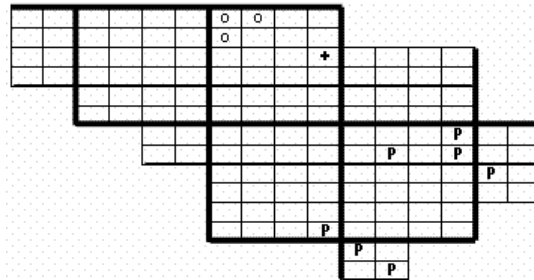

Common Nighthawk Maps of Howard County BBA Results

Photo by Bill Hill

Common Nighthawk 2002-2006

Common Nighthawk 1983-1987

Common Nighthawk 1973-1975

Names of Howard County Quadrangles

- DA - Damascus
- WO - Woodbine
- SY - Sykesville
- EC - Ellicott City
- SA - Sandy Spring
- CL - Clarksville
- SV - Savage
- RE - Relay
- LA - Laurel

Blocks within Each Quadrangle

- NW - Northwest
- NE - Northeast
- CW - Center-west
- CE - Center-east
- SW - Southwest
- SE - Southeast

■=Confirmed P=Probable +=Possible o=Observed