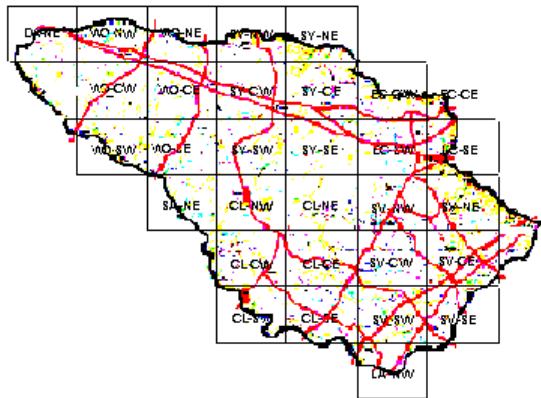

# Common Grackle Maps of Howard County BBA Results

Photo by June Tveekrem

Common Grackle 2002-2006

Common Grackle 1983-1987

Common Grackle 1973-1975

## Names of Howard County Quadrangles

- DA - Damascus
- WO - Woodbine
- SY - Sykesville
- EC - Ellicott City
- SA - Sandy Spring
- CL - Clarksville
- SV - Savage
- RE - Relay
- LA - Laurel

## Blocks within Each Quadrangle

- NW - Northwest
- NE - Northeast
- CW - Center-west
- CE - Center-east
- SW - Southwest
- SE - Southeast

■=Confirmed P=Probable +=Possible ○=Observed