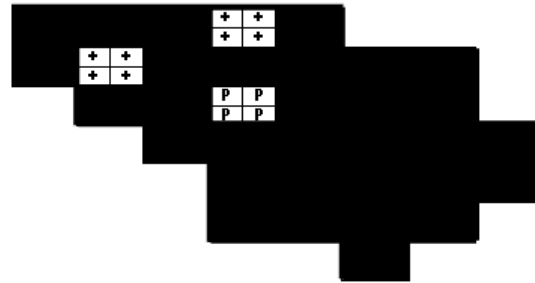

# Common Grackle Maps of Howard County BBA Results

Photo by June Tveekrem

Common Grackle 2002-2006

Common Grackle 1983-1987

Common Grackle 1973-1975

## Names of Howard County Quadrangles

- DA - Damascus
- WO - Woodbine
- SY - Sykesville
- EC - Ellicott City
- SA - Sandy Spring
- CL - Clarksville
- SV - Savage
- RE - Relay
- LA - Laurel