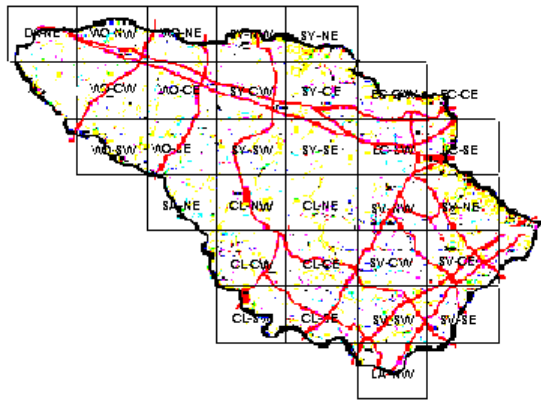

Common [Moorhen] Gallinule Maps of Howard County BBA Results

Photo by Ralph Cullison

Names of Howard County Quadrangles

- DA - Damascus
- WO - Woodbine
- SY - Sykesville
- EC - Ellicott City
- SA - Sandy Spring
- CL - Clarksville
- SV - Savage
- RE - Relay
- LA - Laurel

Blocks within Each Quadrangle

- NW - Northwest
- NE - Northeast
- CW - Center-west
- CE - Center-east
- SW - Southwest
- SE - Southeast

■=Confirmed P=Probable +=Possible ○=Observed

Common Moorhen 2002-2006