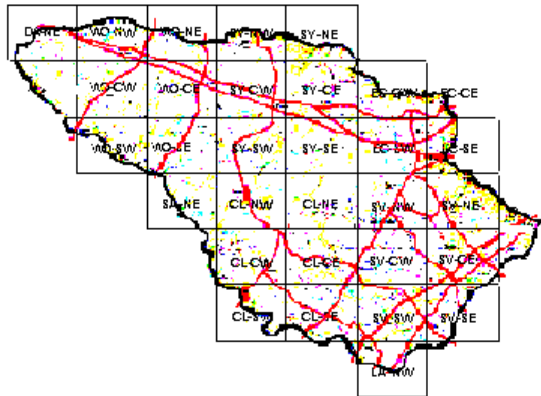

# Cliff Swallow Maps of Howard County BBA Results

Photo by Bill Hill

Cliff Swallow 2002-2006

Cliff Swallow 1983-1987

Cliff Swallow 1973-1975

## Names of Howard County Quadrangles

- DA - Damascus
- WO - Woodbine
- SY - Sykesville
- EC - Ellicott City
- SA - Sandy Spring
- CL - Clarksville
- SV - Savage
- RE - Relay
- LA - Laurel

## Blocks within Each Quadrangle

- NW - Northwest
- NE - Northeast
- CW - Center-west
- CE - Center-east
- SW - Southwest
- SE - Southeast

■=Confirmed P=Probable +=Possible 0=Observed