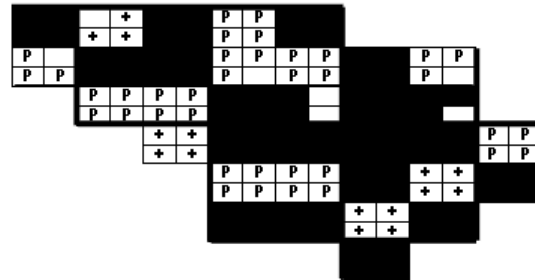

# Chipping Sparrow Maps of Howard County BBA Results

Photo by Ralph Cullison

Chipping Sparrow 2002-2006

Chipping Sparrow 1983-1987

Chipping Sparrow 1973-1975

## Names of Howard County Quadrangles

- DA - Damascus
- WO - Woodbine
- SY - Sykesville
- EC - Ellicott City
- SA - Sandy Spring
- CL - Clarksville
- SV - Savage
- RE - Relay
- LA - Laurel

## Blocks within Each Quadrangle

- NW - Northwest
- NE - Northeast
- CW - Center-west
- CE - Center-east
- SW - Southwest
- SE - Southeast

■ = Confirmed P = Probable + = Possible o = Observed

Found in 131 quarterblocks  
 Confirmed.....105  
 Probable.....26