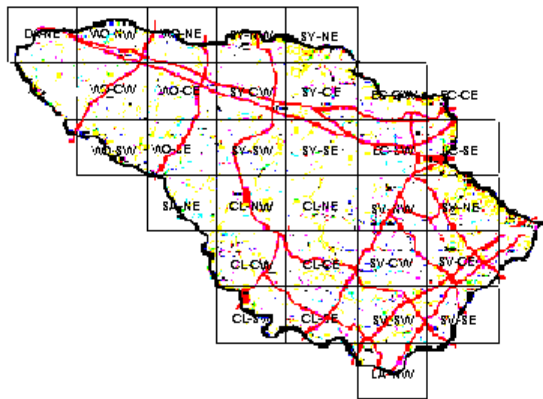

# Chipping Sparrow Maps of Howard County BBA Results

Photo by Ralph Cullison

Chipping Sparrow 2002-2006

Chipping Sparrow 1983-1987

Chipping Sparrow 1973-1975

## Names of Howard County Quadrangles

- DA - Damascus
- WO - Woodbine
- SY - Sykesville
- EC - Ellicott City
- SA - Sandy Spring
- CL - Clarksville
- SV - Savage
- RE - Relay
- LA - Laurel

## Blocks within Each Quadrangle

- NW - Northwest
- NE - Northeast
- CW - Center-west
- CE - Center-east
- SW - Southwest
- SE - Southeast

■ = Confirmed P = Probable + = Possible o = Observed

Found in 131 quarterblocks  
 Confirmed.....105  
 Probable.....26