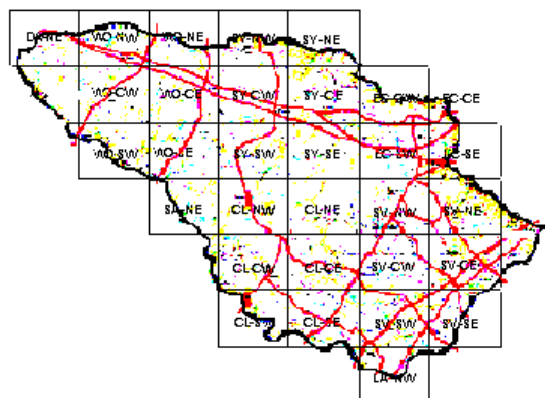

Chestnut-sided Warbler Maps of Howard County BBA Results

Photo by Ralph Cullison

Chestnut-sided Warbler 1973-1975

Names of Howard County Quadrangles

- DA - Damascus
- WO - Woodbine
- SY - Sykesville
- EC - Ellicott City
- SA - Sandy Spring
- CL - Clarksville
- SV - Savage
- RE - Relay
- LA - Laurel

Blocks within Each Quadrangle

- NW - Northwest
- NE - Northeast
- CW - Center-west
- CE - Center-east
- SW - Southwest
- SE - Southeast

■=Confirmed P=Probable +=Possible ○=Observed