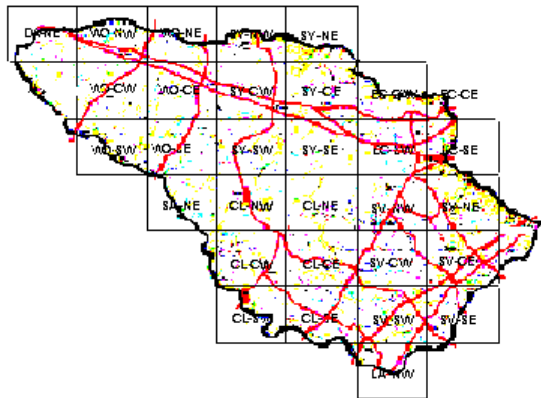

Cerulean Warbler Maps of Howard County BBA Results

Photo by Ralph Culison

Cerulean Warbler 2002-2006

Cerulean Warbler 1983-1987

Cerulean Warbler 1973-1975

Names of Howard County Quadrangles

- DA - Damascus
- WO - Woodbine
- SY - Sykesville
- EC - Ellicott City
- SA - Sandy Spring
- CL - Clarksville
- SV - Savage
- RE - Relay
- LA - Laurel

Blocks within Each Quadrangle

- NW - Northwest
- NE - Northeast
- CW - Center-west
- CE - Center-east
- SW - Southwest
- SE - Southeast

■=Confirmed P=Probable +=Possible o=Observed