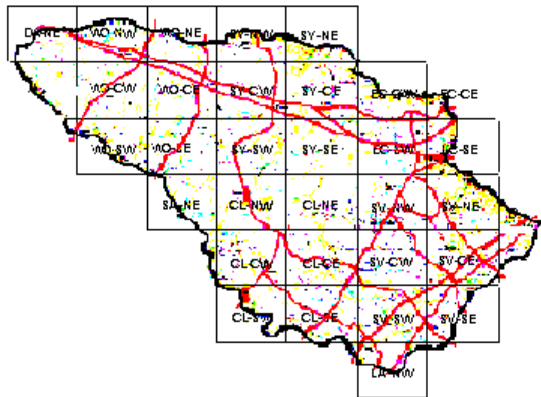

Cedar Waxwing Maps of Howard County BBA Results

Photo by Jeff Metter

Cedar Waxwing 2002-2006

Cedar Waxwing 1983-1987

Cedar Waxwing 1973-1975

Names of Howard County Quadrangles

- DA - Damascus
- WO - Woodbine
- SY - Sykesville
- EC - Ellicott City
- SA - Sandy Spring
- CL - Clarksville
- SV - Savage
- RE - Relay
- LA - Laurel

Blocks within Each Quadrangle

- NW - Northwest
- NE - Northeast
- CW - Center-west
- CE - Center-east
- SW - Southwest
- SE - Southeast

■=Confirmed P=Probable +=Possible o=Observed