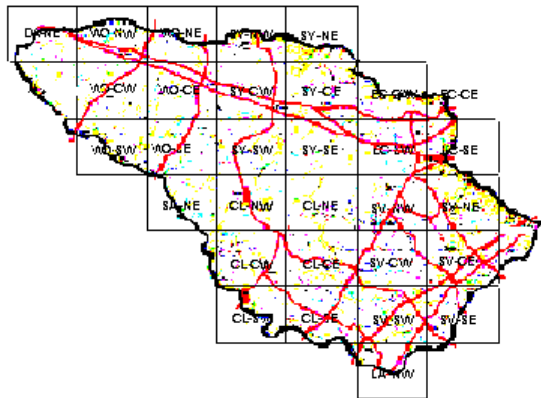

Carolina Wren Maps of Howard County BBA Results

Photo by Kevin Heffernam

Carolina Wren 2002-2006

Carolina Wren 1983-1987

Carolina Wren 1973-1975

Names of Howard County Quadrangles

- DA - Damascus
- WO - Woodbine
- SY - Sykesville
- EC - Ellicott City
- SA - Sandy Spring
- CL - Clarksville
- SV - Savage
- RE - Relay
- LA - Laurel

Blocks within Each Quadrangle

- NW - Northwest
- NE - Northeast
- CW - Center-west
- CE - Center-east
- SW - Southwest
- SE - Southeast

■=Confirmed P=Probable +=Possible o=Observed