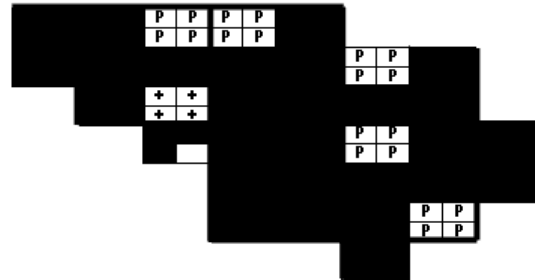

Carolina Wren Maps of Howard County BBA Results

Photo by Kevin Heffernam

Carolina Wren 2002-2006

Carolina Wren 1983-1987

Carolina Wren 1973-1975

Names of Howard County Quadrangles

- DA - Damascus
- WO - Woodbine
- SY - Sykesville
- EC - Ellicott City
- SA - Sandy Spring
- CL - Clarksville
- SV - Savage
- RE - Relay
- LA - Laurel

Blocks within Each Quadrangle

- NW - Northwest
- NE - Northeast
- CW - Center-west
- CE - Center-east
- SW - Southwest
- SE - Southeast

■=Confirmed P=Probable +=Possible o=Observed