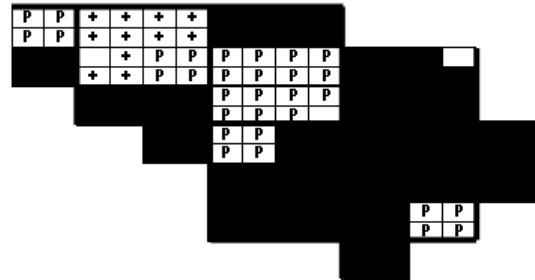

Carolina Wren Maps of Howard County BBA Results

Photo by Kevin Heffernam

Carolina Wren 2002-2006

Carolina Wren 1983-1987

Carolina Wren 1973-1975

Names of Howard County Quadrangles

- DA - Damascus
- WO - Woodbine
- SY - Sykesville
- EC - Ellicott City
- SA - Sandy Spring
- CL - Clarksville
- SV - Savage
- RE - Relay
- LA - Laurel

Blocks within Each Quadrangle

- NW - Northwest
- NE - Northeast
- CW - Center-west
- CE - Center-east
- SW - Southwest
- SE - Southeast

■=Confirmed P=Probable +=Possible o=Observed