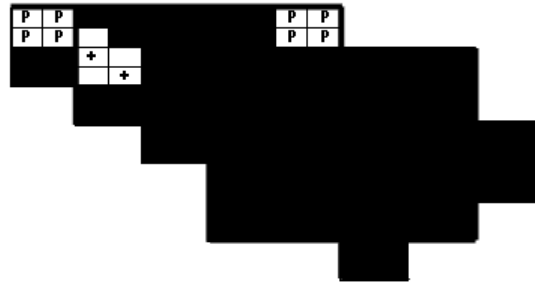

Carolina Chickadee Maps of Howard County BBA Results

Photo by June Treekrem

Carolina Chickadee 2002-2006

Carolina Chickadee 1983-1987

Carolina Chickadee 1973-1975

Names of Howard County Quadrangles

- DA - Damascus
- WO - Woodbine
- SY - Sykesville
- EC - Ellicott City
- SA - Sandy Spring
- CL - Clarksville
- SV - Savage
- RE - Relay
- LA - Laurel

Blocks within Each Quadrangle

- NW - Northwest
- NE - Northeast
- CW - Center-west
- CE - Center-east
- SW - Southwest
- SE - Southeast

■=Confirmed P=Probable +=Possible o=Observed