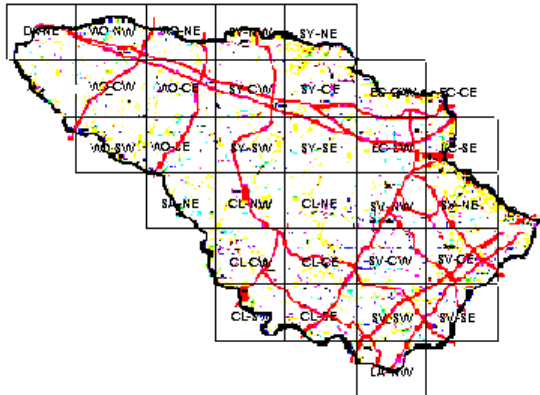

Carolina Chickadee Maps of Howard County BBA Results

Photo by June Treekrem

Carolina Chickadee 2002-2006

Carolina Chickadee 1983-1987

Carolina Chickadee 1973-1975

Names of Howard County Quadrangles

- DA - Damascus
- WO - Woodbine
- SY - Sykesville
- EC - Ellicott City
- SA - Sandy Spring
- CL - Clarksville
- SV - Savage
- RE - Relay
- LA - Laurel

Blocks within Each Quadrangle

- NW - Northwest
- NE - Northeast
- CW - Center-west
- CE - Center-east
- SW - Southwest
- SE - Southeast

■=Confirmed P=Probable +=Possible o=Observed