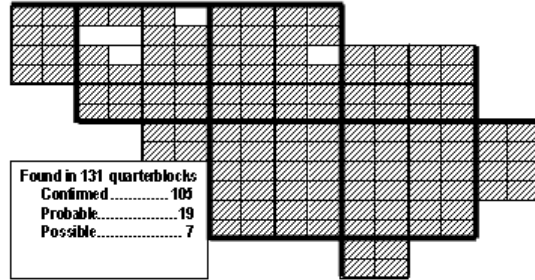

Carolina Chickadee Maps of Howard County BBA Results

Photo by June Treekrem

Carolina Chickadee 2002-2006

Carolina Chickadee 1983-1987

Carolina Chickadee 1973-1975

Names of Howard County Quadrangles

- DA - Damascus
- WO - Woodbine
- SY - Sykesville
- EC - Ellicott City
- SA - Sandy Spring
- CL - Clarksville
- SV - Savage
- RE - Relay
- LA - Laurel

Blocks within Each Quadrangle

- NW - Northwest
- NE - Northeast
- CW - Center-west
- CE - Center-east
- SW - Southwest
- SE - Southeast

■=Confirmed P=Probable +=Possible o=Observed