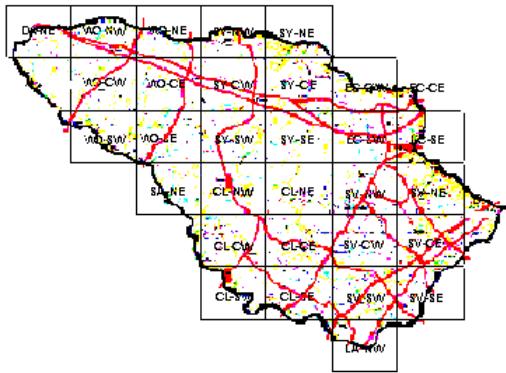

Canada Goose Maps of Howard County BBA Results

Photo by June Treekrem

Names of Howard County Quadrangles

DA - Damascus
 WO - Woodbine
 SY - Sykesville
 EC - Ellicott City
 SA - Sandy Spring
 CL - Clarksville
 SV - Savage
 RE - Relay
 LA - Laurel

Blocks within Each Quadrangle

NW - Northwest
 NE - Northeast
 CW - Center-west
 CE - Center-east
 SW - Southwest
 SE - Southeast

Canada Goose 2002-2006

Canada Goose 1983-1987

Canada Goose 1973-1975

■=Confirmed P=Probable +=Possible ○=Observed