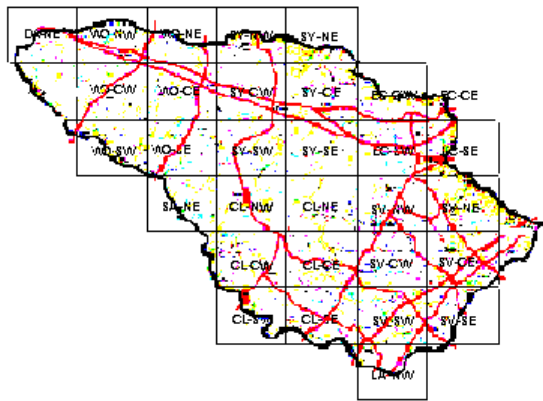

Brown Thrasher Maps of Howard County BBA Results

Photo by Ralph Cullison

Names of Howard County Quadrangles

- DA - Damascus
- WO - Woodbine
- SY - Sykesville
- EC - Ellicott City
- SA - Sandy Spring
- CL - Clarksville
- SV - Savage
- RE - Relay
- LA - Laurel

Blocks within Each Quadrangle

- NW - Northwest
- NE - Northeast
- CW - Center-west
- CE - Center-east
- SW - Southwest
- SE - Southeast

■=Confirmed P=Probable +=Possible ○=Observed

Brown Thrasher 2002-2006

Brown Thrasher 2002-2006

Found in 126 quarterblocks
 Confirmed.....111
 Probable.....8
 Possible.....9

Brown Thrasher 1973-1975