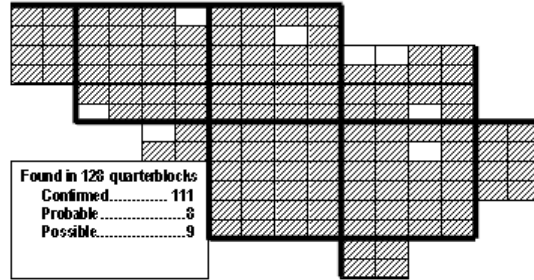

Brown Thrasher 2002-2006

Found in 126 quarterblocks
Confirmed.....111
Probable.....8
Possible.....9

Brown Thrasher 1973-1975