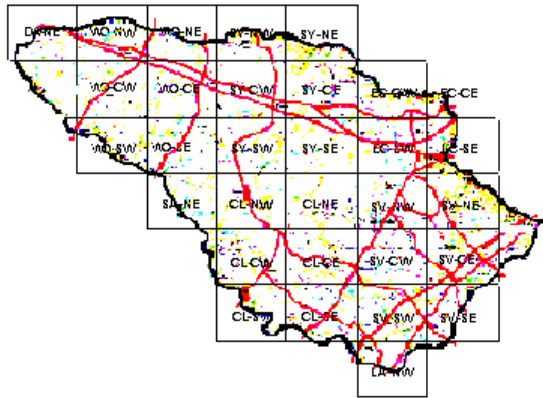

Brown Creeper Maps of Howard County BBA Results

Photo by Jeff Metter

Brown Creeper 2002-2006

Brown Creeper 1983-1987

Brown Creeper 1973-1975

Names of Howard County Quadrangles

DA - Damascus
 WO - Woodbine
 SY - Sykesville
 EC - Ellicott City
 SA - Sandy Spring
 CL - Clarksville
 SV - Savage
 RE - Relay
 LA - Laurel

Blocks within Each Quadrangle

NW - Northwest
 NE - Northeast
 CW - Center-west
 CE - Center-east
 SW - Southwest
 SE - Southeast

■=Confirmed P=Probable +=Possible o=Observed