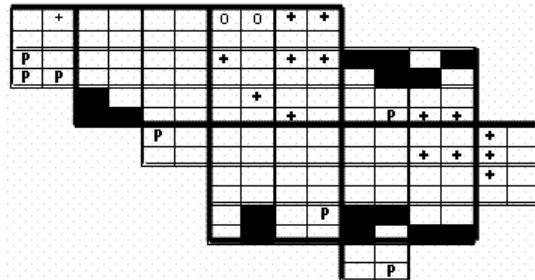

Broad-winged Hawk Maps of Howard County BBA Results

Photo by Scott Berglund

Names of Howard County Quadrangles

DA - Damascus
 WO - Woodbine
 SY - Sykesville
 EC - Ellicott City
 SA - Sandy Spring
 CL - Clarksville
 SV - Savage
 RE - Relay
 LA - Laurel

Blocks within Each Quadrangle

NW - Northwest
 NE - Northeast
 CW - Center-west
 CE - Center-east
 SW - Southwest
 SE - Southeast

Broad-winged Hawk 2002-2006

Broad-winged Hawk 1983-1987

Broad-winged Hawk 1973-1975