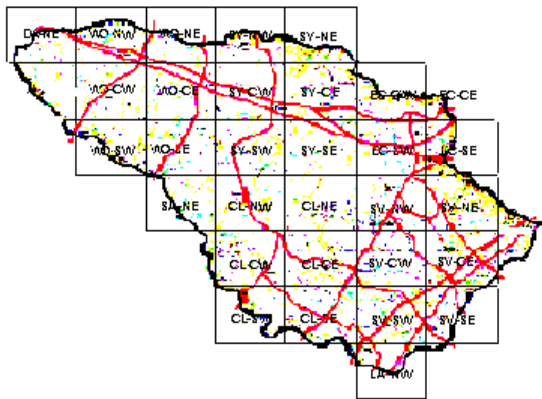

Broad-winged Hawk Maps of Howard County BBA Results

Photo by Scott Berglund

Names of Howard County Quadrangles

DA - Damascus
 WO - Woodbine
 SY - Sykesville
 EC - Ellicott City
 SA - Sandy Spring
 CL - Clarksville
 SV - Savage
 RE - Relay
 LA - Laurel

Blocks within Each Quadrangle

NW - Northwest
 NE - Northeast
 CW - Center-west
 CE - Center-east
 SW - Southwest
 SE - Southeast

Broad-winged Hawk 2002-2006

Broad-winged Hawk 1983-1987

Broad-winged Hawk 1973-1975