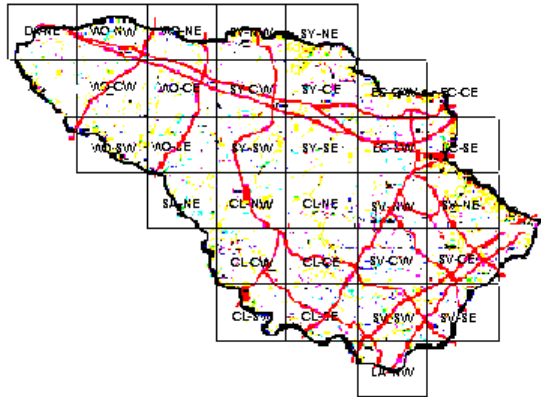

Bobolink Maps of Howard County BBA Results

Photo by Ralph Cullison

Bobolink 2002-2006

Bobolink 1983-1987

Names of Howard County Quadrangles

- DA - Damascus
- WO - Woodbine
- SY - Sykesville
- EC - Ellicott City
- SA - Sandy Spring
- CL - Clarksville
- SV - Savage
- RE - Relay
- LA - Laurel

Blocks within Each Quadrangle

- NW - Northwest
- NE - Northeast
- CW - Center-west
- CE - Center-east
- SW - Southwest
- SE - Southeast

■=Confirmed P=Probable +=Possible o=Observed