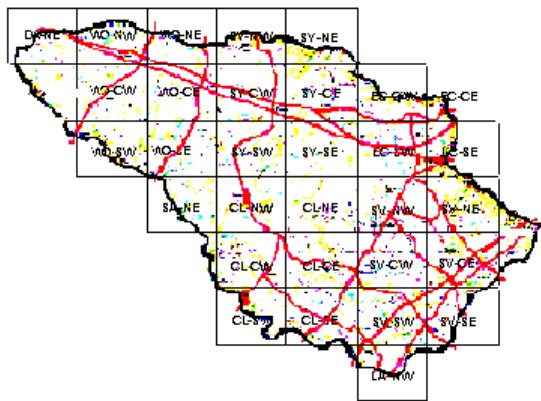

# Blue-winged Warbler Maps of Howard County BBA Results

Photo by Scott Berglund

Blue-winged Warbler 2002-2006

Blue-winged Warbler 1983-1987

Blue-winged Warbler 1973-1975

## Names of Howard County Quadrangles

DA - Damascus  
 WO - Woodbine  
 SY - Sykesville  
 EC - Ellicott City  
 SA - Sandy Spring  
 CL - Clarksville  
 SV - Savage  
 RE - Relay  
 LA - Laurel

## Blocks within Each Quadrangle

NW - Northwest  
 NE - Northeast  
 CW - Center-west  
 CE - Center-east  
 SW - Southwest  
 SE - Southeast

■=Confirmed P=Probable +=Possible o=Observed