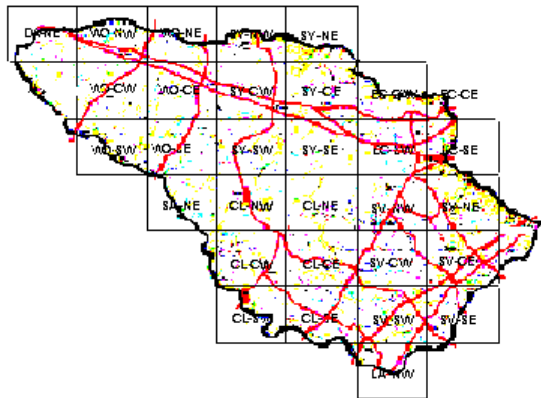

Blue-winged Teal Maps of Howard County BBA Results

Photo by Kurt Schwarz

Names of Howard County Quadrangles

- DA - Damascus
- WO - Woodbine
- SY - Sykesville
- EC - Ellicott City
- SA - Sandy Spring
- CL - Clarksville
- SV - Savage
- RE - Relay
- LA - Laurel

Blocks within Each Quadrangle

- NW - Northwest
- NE - Northeast
- CW - Center-west
- CE - Center-east
- SW - Southwest
- SE - Southeast

■=Confirmed P=Probable +=Possible ○=Observed

NO RECORDS

NO RECORDS

Blue-winged Teal 1973-1975