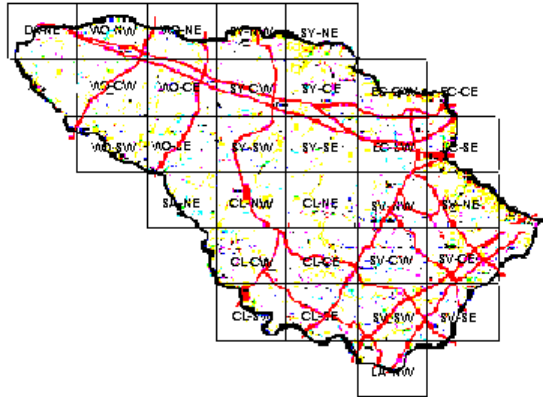

Blue-headed Vireo Maps of Howard County BBA Results

Names of Howard County Quadrangles

- DA - Damascus
- WO - Woodbine
- SY - Sykesville
- EC - Ellicott City
- SA - Sandy Spring
- CL - Clarksville
- SV - Savage
- RE - Relay
- LA - Laurel

Blocks within Each Quadrangle

- NW - Northwest
- NE - Northeast
- CW - Center-west
- CE - Center-east
- SW - Southwest
- SE - Southeast

■=Confirmed P=Probable +=Possible ○=Observed