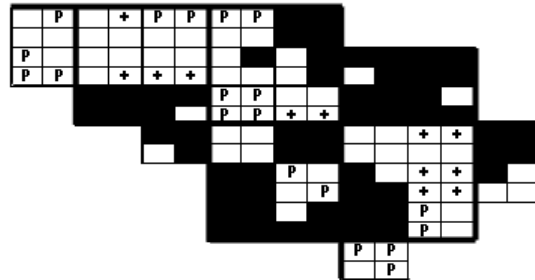

Blue-gray Gnatcatcher Maps of Howard County BBA Results

Photo by Ralph Cullison

Blue-gray Gnatcatcher 2002-2006

Blue-gray Gnatcatcher 1983-1987

Blue-gray Gnatcatcher 1973-1975

Names of Howard County Quadrangles

- DA - Damascus
- WO - Woodbine
- SY - Sykesville
- EC - Ellicott City
- SA - Sandy Spring
- CL - Clarksville
- SV - Savage
- RE - Relay
- LA - Laurel

Blocks within Each Quadrangle

- NW - Northwest
- NE - Northeast
- CW - Center-west
- CE - Center-east
- SW - Southwest
- SE - Southeast