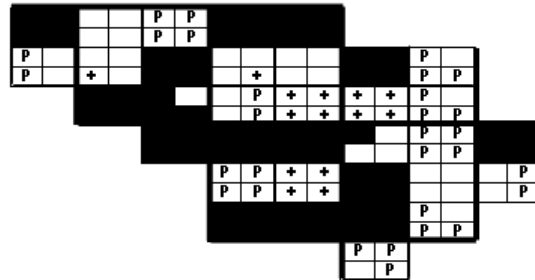

Blue-gray Gnatcatcher Maps of Howard County BBA Results

Photo by Ralph Cullison

Blue-gray Gnatcatcher 2002-2006

Blue-gray Gnatcatcher 1983-1987

Blue-gray Gnatcatcher 1973-1975

Names of Howard County Quadrangles

- DA - Damascus
- WO - Woodbine
- SY - Sykesville
- EC - Ellicott City
- SA - Sandy Spring
- CL - Clarksville
- SV - Savage
- RE - Relay
- LA - Laurel

Blocks within Each Quadrangle

- NW - Northwest
- NE - Northeast
- CW - Center-west
- CE - Center-east
- SW - Southwest
- SE - Southeast