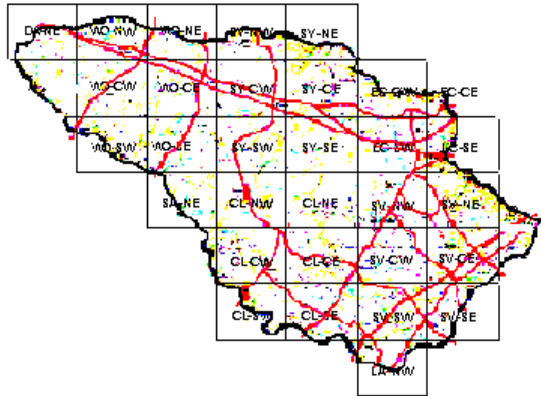

Blue-gray Gnatcatcher Maps of Howard County BBA Results

Photo by Ralph Cullison

Blue-gray Gnatcatcher 2002-2006

Blue-gray Gnatcatcher 1983-1987

Blue-gray Gnatcatcher 1973-1975

Names of Howard County Quadrangles

- DA - Damascus
- WO - Woodbine
- SY - Sykesville
- EC - Ellicott City
- SA - Sandy Spring
- CL - Clarksville
- SV - Savage
- RE - Relay
- LA - Laurel

Blocks within Each Quadrangle

- NW - Northwest
- NE - Northeast
- CW - Center-west
- CE - Center-east
- SW - Southwest
- SE - Southeast