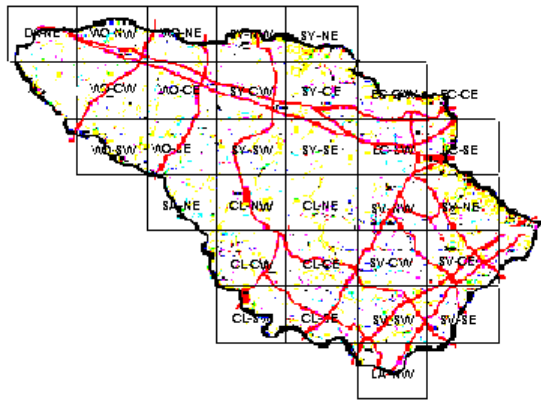

Blue Jay Maps of Howard County BBA Results

Photo by Ralph Cullison

Blue Jay 2002-2006

Blue Jay 1983-1987

Blue Jay 1973-1975

Names of Howard County Quadrangles

- DA - Damascus
- WO - Woodbine
- SY - Sykesville
- EC - Ellicott City
- SA - Sandy Spring
- CL - Clarksville
- SV - Savage
- RE - Relay
- LA - Laurel

Blocks within Each Quadrangle

- NW - Northwest
- NE - Northeast
- CW - Center-west
- CE - Center-east
- SW - Southwest
- SE - Southeast

■=Confirmed P=Probable +=Possible o=Observed