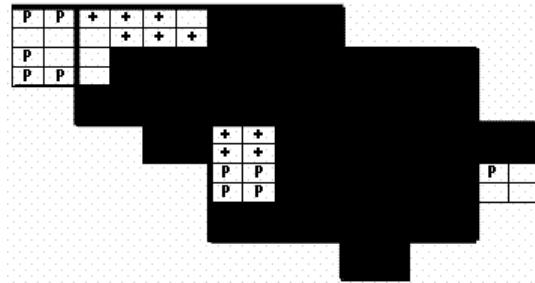

Blue Jay Maps of Howard County BBA Results

Photo by Ralph Cullison

Blue Jay 2002-2006

Blue Jay 1983-1987

Blue Jay 1973-1975

Names of Howard County Quadrangles

- DA - Damascus
- WO - Woodbine
- SY - Sykesville
- EC - Ellicott City
- SA - Sandy Spring
- CL - Clarksville
- SV - Savage
- RE - Relay
- LA - Laurel

Blocks within Each Quadrangle

- NW - Northwest
- NE - Northeast
- CW - Center-west
- CE - Center-east
- SW - Southwest
- SE - Southeast

■=Confirmed P=Probable +=Possible o=Observed