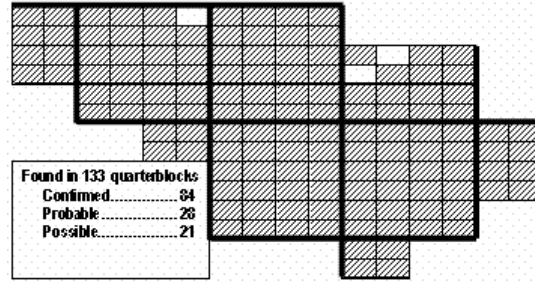

Blue Jay Maps of Howard County BBA Results

Photo by Ralph Cullison

Blue Jay 2002-2006

Blue Jay 1983-1987

Blue Jay 1973-1975

Names of Howard County Quadrangles

- DA - Damascus
- WO - Woodbine
- SY - Sykesville
- EC - Ellicott City
- SA - Sandy Spring
- CL - Clarksville
- SV - Savage
- RE - Relay
- LA - Laurel

Blocks within Each Quadrangle

- NW - Northwest
- NE - Northeast
- CW - Center-west
- CE - Center-east
- SW - Southwest
- SE - Southeast

■=Confirmed P=Probable +=Possible o=Observed