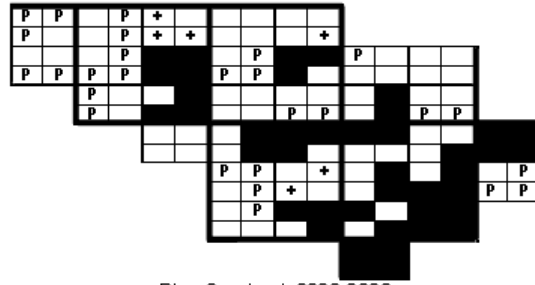

# Blue Grosbeak Maps of Howard County BBA Results

Photo by Ralph Cullison

## Names of Howard County Quadrangles

- DA - Damascus
- WO - Woodbine
- SY - Sykesville
- EC - Ellicott City
- SA - Sandy Spring
- CL - Clarksville
- SV - Savage
- RE - Relay
- LA - Laurel

## Blocks within Each Quadrangle

- NW - Northwest
- NE - Northeast
- CW - Center-west
- CE - Center-east
- SW - Southwest
- SE - Southeast

■=Confirmed P=Probable +=Possible o=Observed

Blue Grosbeak 2002-2006