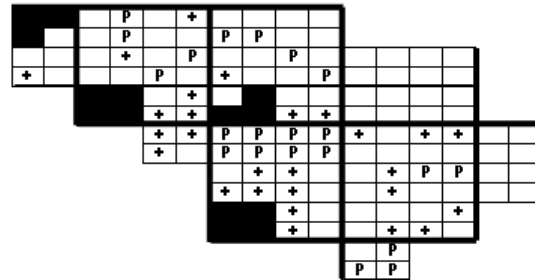

Blue Grosbeak 1973-1975