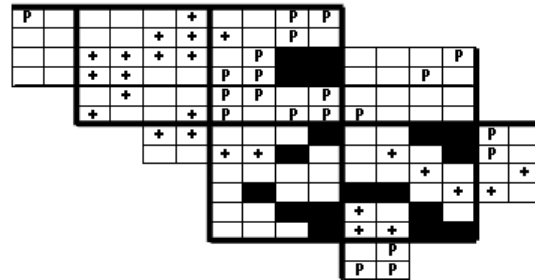

# Blue Grosbeak Maps of Howard County BBA Results

Photo by Ralph Cullison

## Names of Howard County Quadrangles

- DA - Damascus
- WO - Woodbine
- SY - Sykesville
- EC - Ellicott City
- SA - Sandy Spring
- CL - Clarksville
- SV - Savage
- RE - Relay
- LA - Laurel

## Blocks within Each Quadrangle

- NW - Northwest
- NE - Northeast
- CW - Center-west
- CE - Center-east
- SW - Southwest
- SE - Southeast

■=Confirmed P=Probable +=Possible o=Observed

Blue Grosbeak 2002-2006