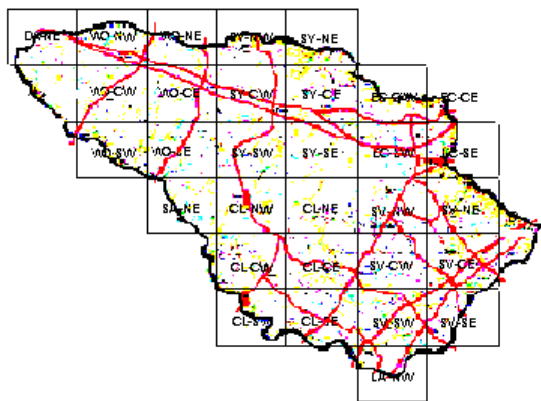

# Blue Grosbeak Maps of Howard County BBA Results

Photo by Ralph Cullison

## Names of Howard County Quadrangles

- DA - Damascus
- WO - Woodbine
- SY - Sykesville
- EC - Ellicott City
- SA - Sandy Spring
- CL - Clarksville
- SV - Savage
- RE - Relay
- LA - Laurel

## Blocks within Each Quadrangle

- NW - Northwest
- NE - Northeast
- CW - Center-west
- CE - Center-east
- SW - Southwest
- SE - Southeast

■=Confirmed P=Probable +=Possible o=Observed

Blue Grosbeak 2002-2006

Blue Grosbeak 1983-1987

Blue Grosbeak 1973-1975