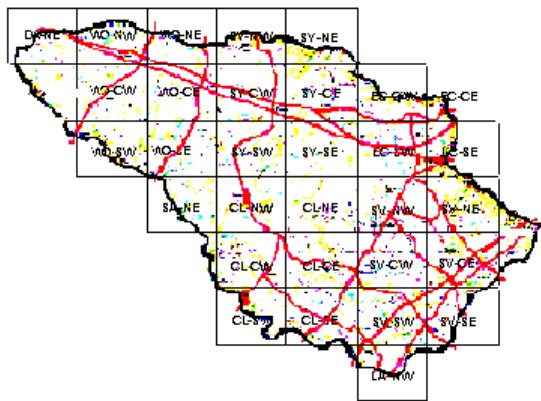

# Black-crowned Night-Heron Maps of Howard County BBA Results

Photo by Kevin Hefferman

Black-crowned Night-Heron 2002-2006

## Names of Howard County Quadrangles

- DA - Damascus
- WO - Woodbine
- SY - Sykesville
- EC - Ellicott City
- SA - Sandy Spring
- CL - Clarksville
- SV - Savage
- RE - Relay
- LA - Laurel

## Blocks within Each Quadrangle

- NW - Northwest
- NE - Northeast
- CW - Center-west
- CE - Center-east
- SW - Southwest
- SE - Southeast

■=Confirmed P=Probable +=Possible ○=Observed