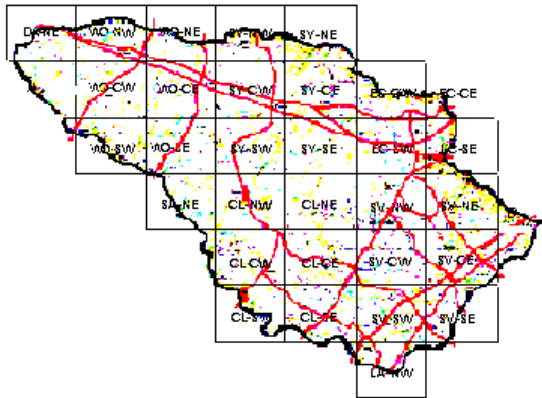

# Black-billed Cuckoo Maps of Howard County BBA Results

Photo by Ralph Cullison

Black-billed Cuckoo 2002-2006

Black-billed Cuckoo 1983-1987

Black-billed Cuckoo 1973-1975

## Names of Howard County Quadrangles

- DA - Damascus
- WO - Woodbine
- SY - Sykesville
- EC - Ellicott City
- SA - Sandy Spring
- CL - Clarksville
- SV - Savage
- RE - Relay
- LA - Laurel

## Blocks within Each Quadrangle

- NW - Northwest
- NE - Northeast
- CW - Center-west
- CE - Center-east
- SW - Southwest
- SE - Southeast

■=Confirmed P=Probable +=Possible o=Observed