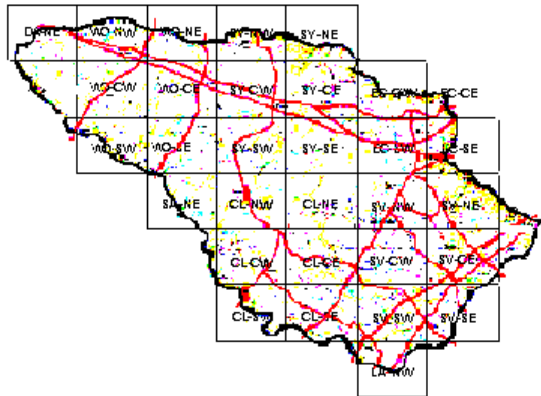

Black-and-white Warbler Maps of Howard County BBA Results

Photo by Kevin Heffernan

Black-and-white Warbler 2002-2006

Black-and-white Warbler 1983-1987

Black-and-white Warbler 1973-1975

Names of Howard County Quadrangles

- DA - Damascus
- WO - Woodbine
- SY - Sykesville
- EC - Ellicott City
- SA - Sandy Spring
- CL - Clarksville
- SV - Savage
- RE - Relay
- LA - Laurel

Blocks within Each Quadrangle

- NW - Northwest
- NE - Northeast
- CW - Center-west
- CE - Center-east
- SW - Southwest
- SE - Southeast