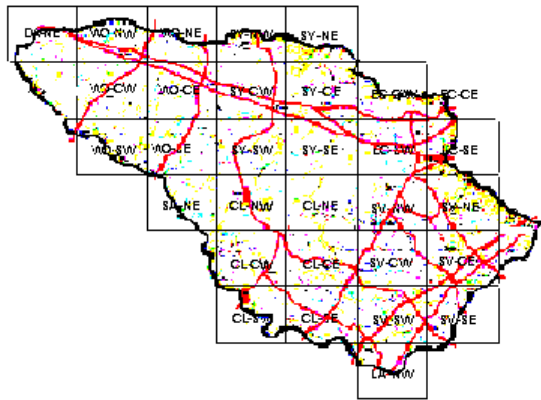

Black Vulture Maps of Howard County BBA Results

Photo by Lauri Lee

Names of Howard County Quadrangles

- DA - Damascus
- WO - Woodbine
- SY - Sykesville
- EC - Ellicott City
- SA - Sandy Spring
- CL - Clarksville
- SV - Savage
- RE - Relay
- LA - Laurel

Blocks within Each Quadrangle

- NW - Northwest
- NE - Northeast
- CW - Center-west
- CE - Center-east
- SW - Southwest
- SE - Southeast

■ = Confirmed P = Probable + = Possible o = Observed

Black Vulture 2002-2006

Black Vulture 1983-1987

Black Vulture 1973-1975