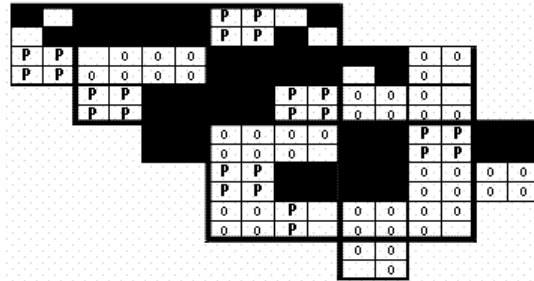

Black Vulture Maps of Howard County BBA Results

Photo by Lauri Lee

Names of Howard County Quadrangles

- DA - Damascus
- WO - Woodbine
- SY - Sykesville
- EC - Ellicott City
- SA - Sandy Spring
- CL - Clarksville
- SV - Savage
- RE - Relay
- LA - Laurel

Blocks within Each Quadrangle

- NW - Northwest
- NE - Northeast
- CW - Center-west
- CE - Center-east
- SW - Southwest
- SE - Southeast

■ = Confirmed P = Probable + = Possible o = Observed

Black Vulture 2002-2006

Black Vulture 1983-1987

Black Vulture 1973-1975