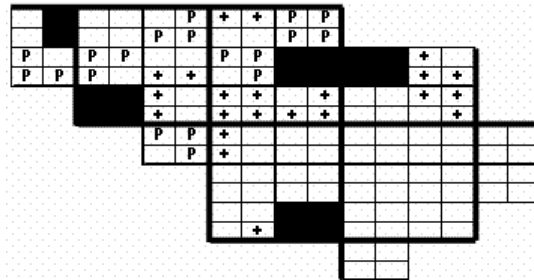

Black Vulture Maps of Howard County BBA Results

Photo by Lauri Lee

Names of Howard County Quadrangles

- DA - Damascus
- WO - Woodbine
- SY - Sykesville
- EC - Ellicott City
- SA - Sandy Spring
- CL - Clarksville
- SV - Savage
- RE - Relay
- LA - Laurel

Blocks within Each Quadrangle

- NW - Northwest
- NE - Northeast
- CW - Center-west
- CE - Center-east
- SW - Southwest
- SE - Southeast

■ = Confirmed P = Probable + = Possible o = Observed

Black Vulture 2002-2006

Black Vulture 1983-1987

Black Vulture 1973-1975