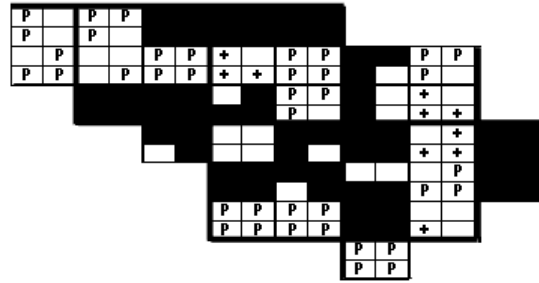

# Belted Kingfisher Maps of Howard County BBA Results

Photo by Ralph Cullison

Belted Kingfisher 2002-2006

Belted Kingfisher 1983-1987

Belted Kingfisher 1973-1975

## Names of Howard County Quadrangles

- DA - Damascus
- WO - Woodbine
- SY - Sykesville
- EC - Ellicott City
- SA - Sandy Spring
- CL - Clarksville
- SV - Savage
- RE - Relay
- LA - Laurel

## Blocks within Each Quadrangle

- NW - Northwest
- NE - Northeast
- CW - Center-west
- CE - Center-east
- SW - Southwest
- SE - Southeast

■=Confirmed P=Probable +=Possible ○=Observed