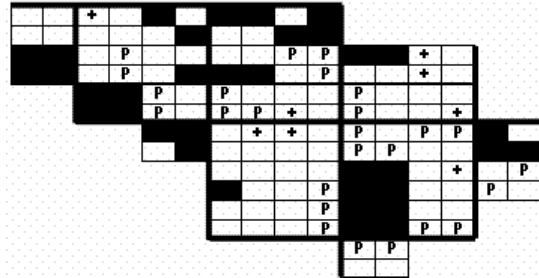

# Belted Kingfisher Maps of Howard County BBA Results

Photo by Ralph Cullison

Belted Kingfisher 2002-2006

Belted Kingfisher 1983-1987

Belted Kingfisher 1973-1975

## Names of Howard County Quadrangles

- DA - Damascus
- WO - Woodbine
- SY - Sykesville
- EC - Ellicott City
- SA - Sandy Spring
- CL - Clarksville
- SV - Savage
- RE - Relay
- LA - Laurel

## Blocks within Each Quadrangle

- NW - Northwest
- NE - Northeast
- CW - Center-west
- CE - Center-east
- SW - Southwest
- SE - Southeast

■=Confirmed P=Probable +=Possible ○=Observed