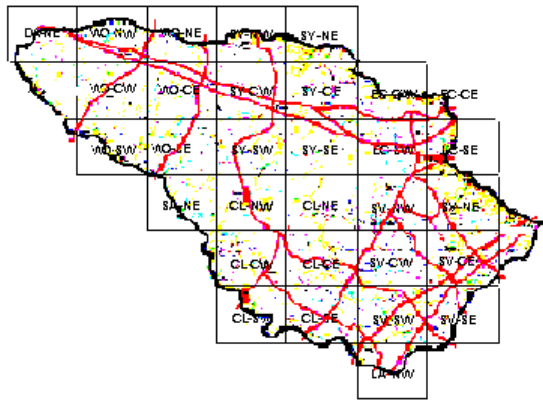

# Belted Kingfisher Maps of Howard County BBA Results

Photo by Ralph Cullison

Belted Kingfisher 2002-2006

Belted Kingfisher 1983-1987

Belted Kingfisher 1973-1975

## Names of Howard County Quadrangles

- DA - Damascus
- WO - Woodbine
- SY - Sykesville
- EC - Ellicott City
- SA - Sandy Spring
- CL - Clarksville
- SV - Savage
- RE - Relay
- LA - Laurel

## Blocks within Each Quadrangle

- NW - Northwest
- NE - Northeast
- CW - Center-west
- CE - Center-east
- SW - Southwest
- SE - Southeast

■=Confirmed P=Probable +=Possible ○=Observed