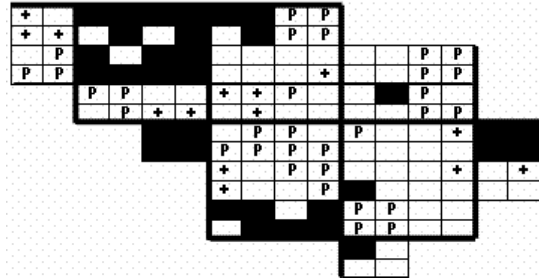

# Belted Kingfisher Maps of Howard County BBA Results

Photo by Ralph Cullison

Belted Kingfisher 2002-2006

Belted Kingfisher 1983-1987

Belted Kingfisher 1973-1975

## Names of Howard County Quadrangles

- DA - Damascus
- WO - Woodbine
- SY - Sykesville
- EC - Ellicott City
- SA - Sandy Spring
- CL - Clarksville
- SV - Savage
- RE - Relay
- LA - Laurel

## Blocks within Each Quadrangle

- NW - Northwest
- NE - Northeast
- CW - Center-west
- CE - Center-east
- SW - Southwest
- SE - Southeast

■=Confirmed P=Probable +=Possible ○=Observed