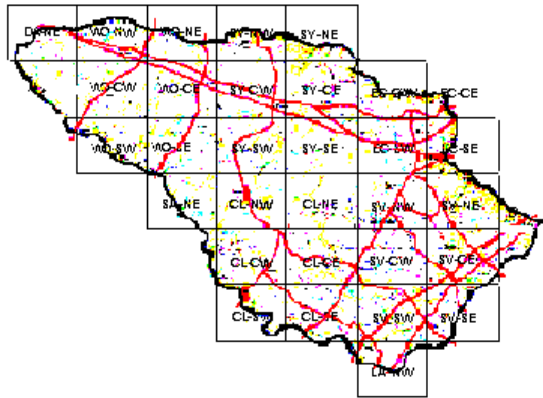

Barred Owl Maps of Howard County BBA Results

Photo by Ralph Cullison

Barred Owl 2002-2006

Barred Owl 1983-1987

Barred Owl 1973-1975

Names of Howard County Quadrangles

- DA - Damascus
- WO - Woodbine
- SY - Sykesville
- EC - Ellicott City
- SA - Sandy Spring
- CL - Clarksville
- SV - Savage
- RE - Relay
- LA - Laurel

Blocks within Each Quadrangle

- NW - Northwest
- NE - Northeast
- CW - Center-west
- CE - Center-east
- SW - Southwest
- SE - Southeast

■=Confirmed P=Probable +=Possible o=Observed