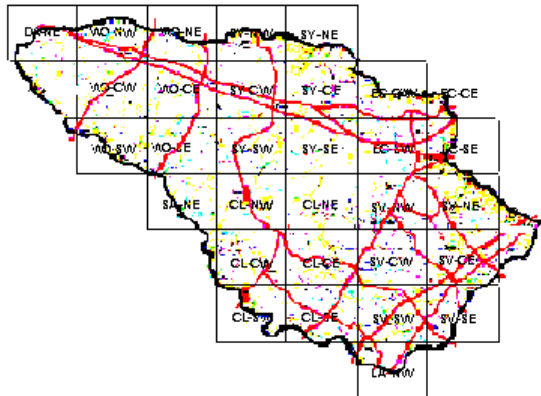

# Barn Swallow Maps of Howard County BBA Results

Photo by Jeff Metter

Barn Swallow 2002-2006

Barn Swallow 1983-1987

Barn Swallow 1973-1975

Found in 139 quarterblocks	
Confirmed.....	123
Probable.....	8
Possible.....	4

## Names of Howard County Quadrangles

- DA - Damascus
- WO - Woodbine
- SY - Sykesville
- EC - Ellicott City
- SA - Sandy Spring
- CL - Clarksville
- SV - Savage
- RE - Relay
- LA - Laurel

## Blocks within Each Quadrangle

- NW - Northwest
- NE - Northeast
- CW - Center-west
- CE - Center-east
- SW - Southwest
- SE - Southeast

■=Confirmed P=Probable +=Possible o=Observed