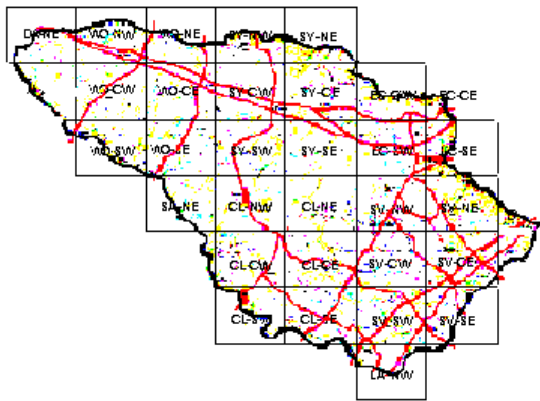

Barn Owl Maps of Howard County BBA Results

Photo by Kurt Schwarz

Names of Howard County Quadrangles

DA - Damascus
 WO - Woodbine
 SY - Sykesville
 EC - Ellicott City
 SA - Sandy Spring
 CL - Clarksville
 SV - Savage
 RE - Relay
 LA - Laurel

Blocks within Each Quadrangle

NW - Northwest
 NE - Northeast
 CW - Center-west
 CE - Center-east
 SW - Southwest
 SE - Southeast

Barn Owl 2002-2006

Barn Owl 1983-1987

Barn Owl 1973-1975

■=Confirmed P=Probable +=Possible o=Observed