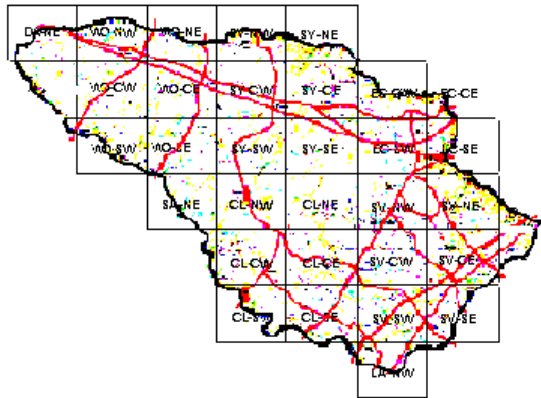

# Bank Swallow Maps of Howard County BBA Results

Photo by June Treakrem

## Names of Howard County Quadrangles

DA - Damascus  
 WO - Woodbine  
 SY - Sykesville  
 EC - Ellicott City  
 SA - Sandy Spring  
 CL - Clarksville  
 SV - Savage  
 RE - Relay  
 LA - Laurel

## Blocks within Each Quadrangle

NW - Northwest  
 NE - Northeast  
 CW - Center-west  
 CE - Center-east  
 SW - Southwest  
 SE - Southeast

Bank Swallow 2002-2006

Bank Swallow 1983-1987

Bank Swallow 1973-1975