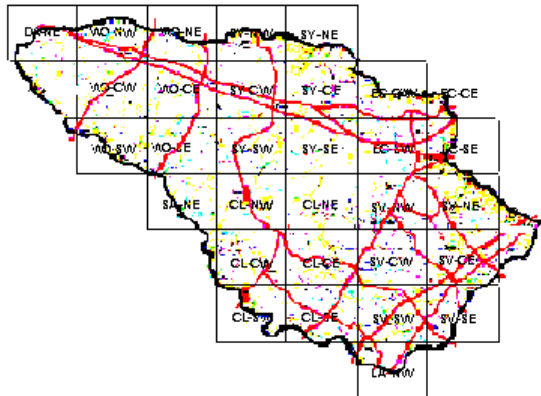

Baltimore Oriole Maps of Howard County BBA Results

Photo by Kevin Hefferman

Baltimore Oriole 2002-2006

Baltimore Oriole 1983-1987

Baltimore Oriole 1973-1975

Names of Howard County Quadrangles

- DA - Damascus
- WO - Woodbine
- SY - Sykesville
- EC - Ellicott City
- SA - Sandy Spring
- CL - Clarksville
- SV - Savage
- RE - Relay
- LA - Laurel

Blocks within Each Quadrangle

- NW - Northwest
- NE - Northeast
- CW - Center-west
- CE - Center-east
- SW - Southwest
- SE - Southeast

■=Confirmed P=Probable +=Possible o=Observed