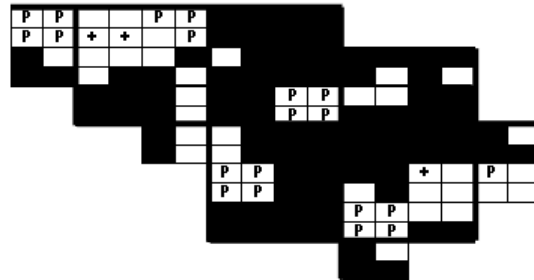

Baltimore Oriole Maps of Howard County BBA Results

Photo by Kevin Hefferman

Baltimore Oriole 2002-2006

Baltimore Oriole 1983-1987

Baltimore Oriole 1973-1975

Names of Howard County Quadrangles

- DA - Damascus
- WO - Woodbine
- SY - Sykesville
- EC - Ellicott City
- SA - Sandy Spring
- CL - Clarksville
- SV - Savage
- RE - Relay
- LA - Laurel

Blocks within Each Quadrangle

- NW - Northwest
- NE - Northeast
- CW - Center-west
- CE - Center-east
- SW - Southwest
- SE - Southeast

■=Confirmed P=Probable +=Possible o=Observed