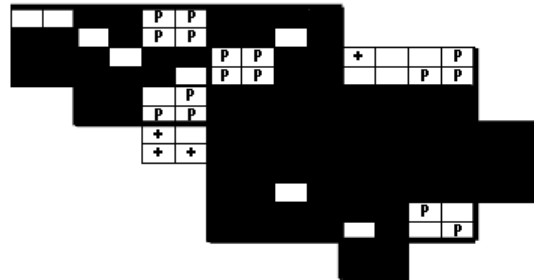

Baltimore Oriole Maps of Howard County BBA Results

Photo by Kevin Hefferman

Baltimore Oriole 2002-2006

Baltimore Oriole 1983-1987

Baltimore Oriole 1973-1975

Names of Howard County Quadrangles

- DA - Damascus
- WO - Woodbine
- SY - Sykesville
- EC - Ellicott City
- SA - Sandy Spring
- CL - Clarksville
- SV - Savage
- RE - Relay
- LA - Laurel

Blocks within Each Quadrangle

- NW - Northwest
- NE - Northeast
- CW - Center-west
- CE - Center-east
- SW - Southwest
- SE - Southeast

■=Confirmed P=Probable +=Possible o=Observed