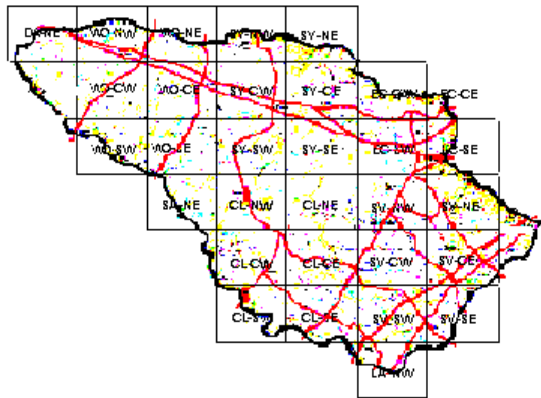

# Bald Eagle Maps of Howard County BBA Results

Photo by Bart Pitts

Bald Eagle 2002-2006

Bald Eagle 1983-1987

## Names of Howard County Quadrangles

- DA - Damascus
- WO - Woodbine
- SY - Sykesville
- EC - Ellicott City
- SA - Sandy Spring
- CL - Clarksville
- SV - Savage
- RE - Relay
- LA - Laurel

## Blocks within Each Quadrangle

- NW - Northwest
- NE - Northeast
- CW - Center-west
- CE - Center-east
- SW - Southwest
- SE - Southeast

■=Confirmed P=Probable +=Possible o=Observed